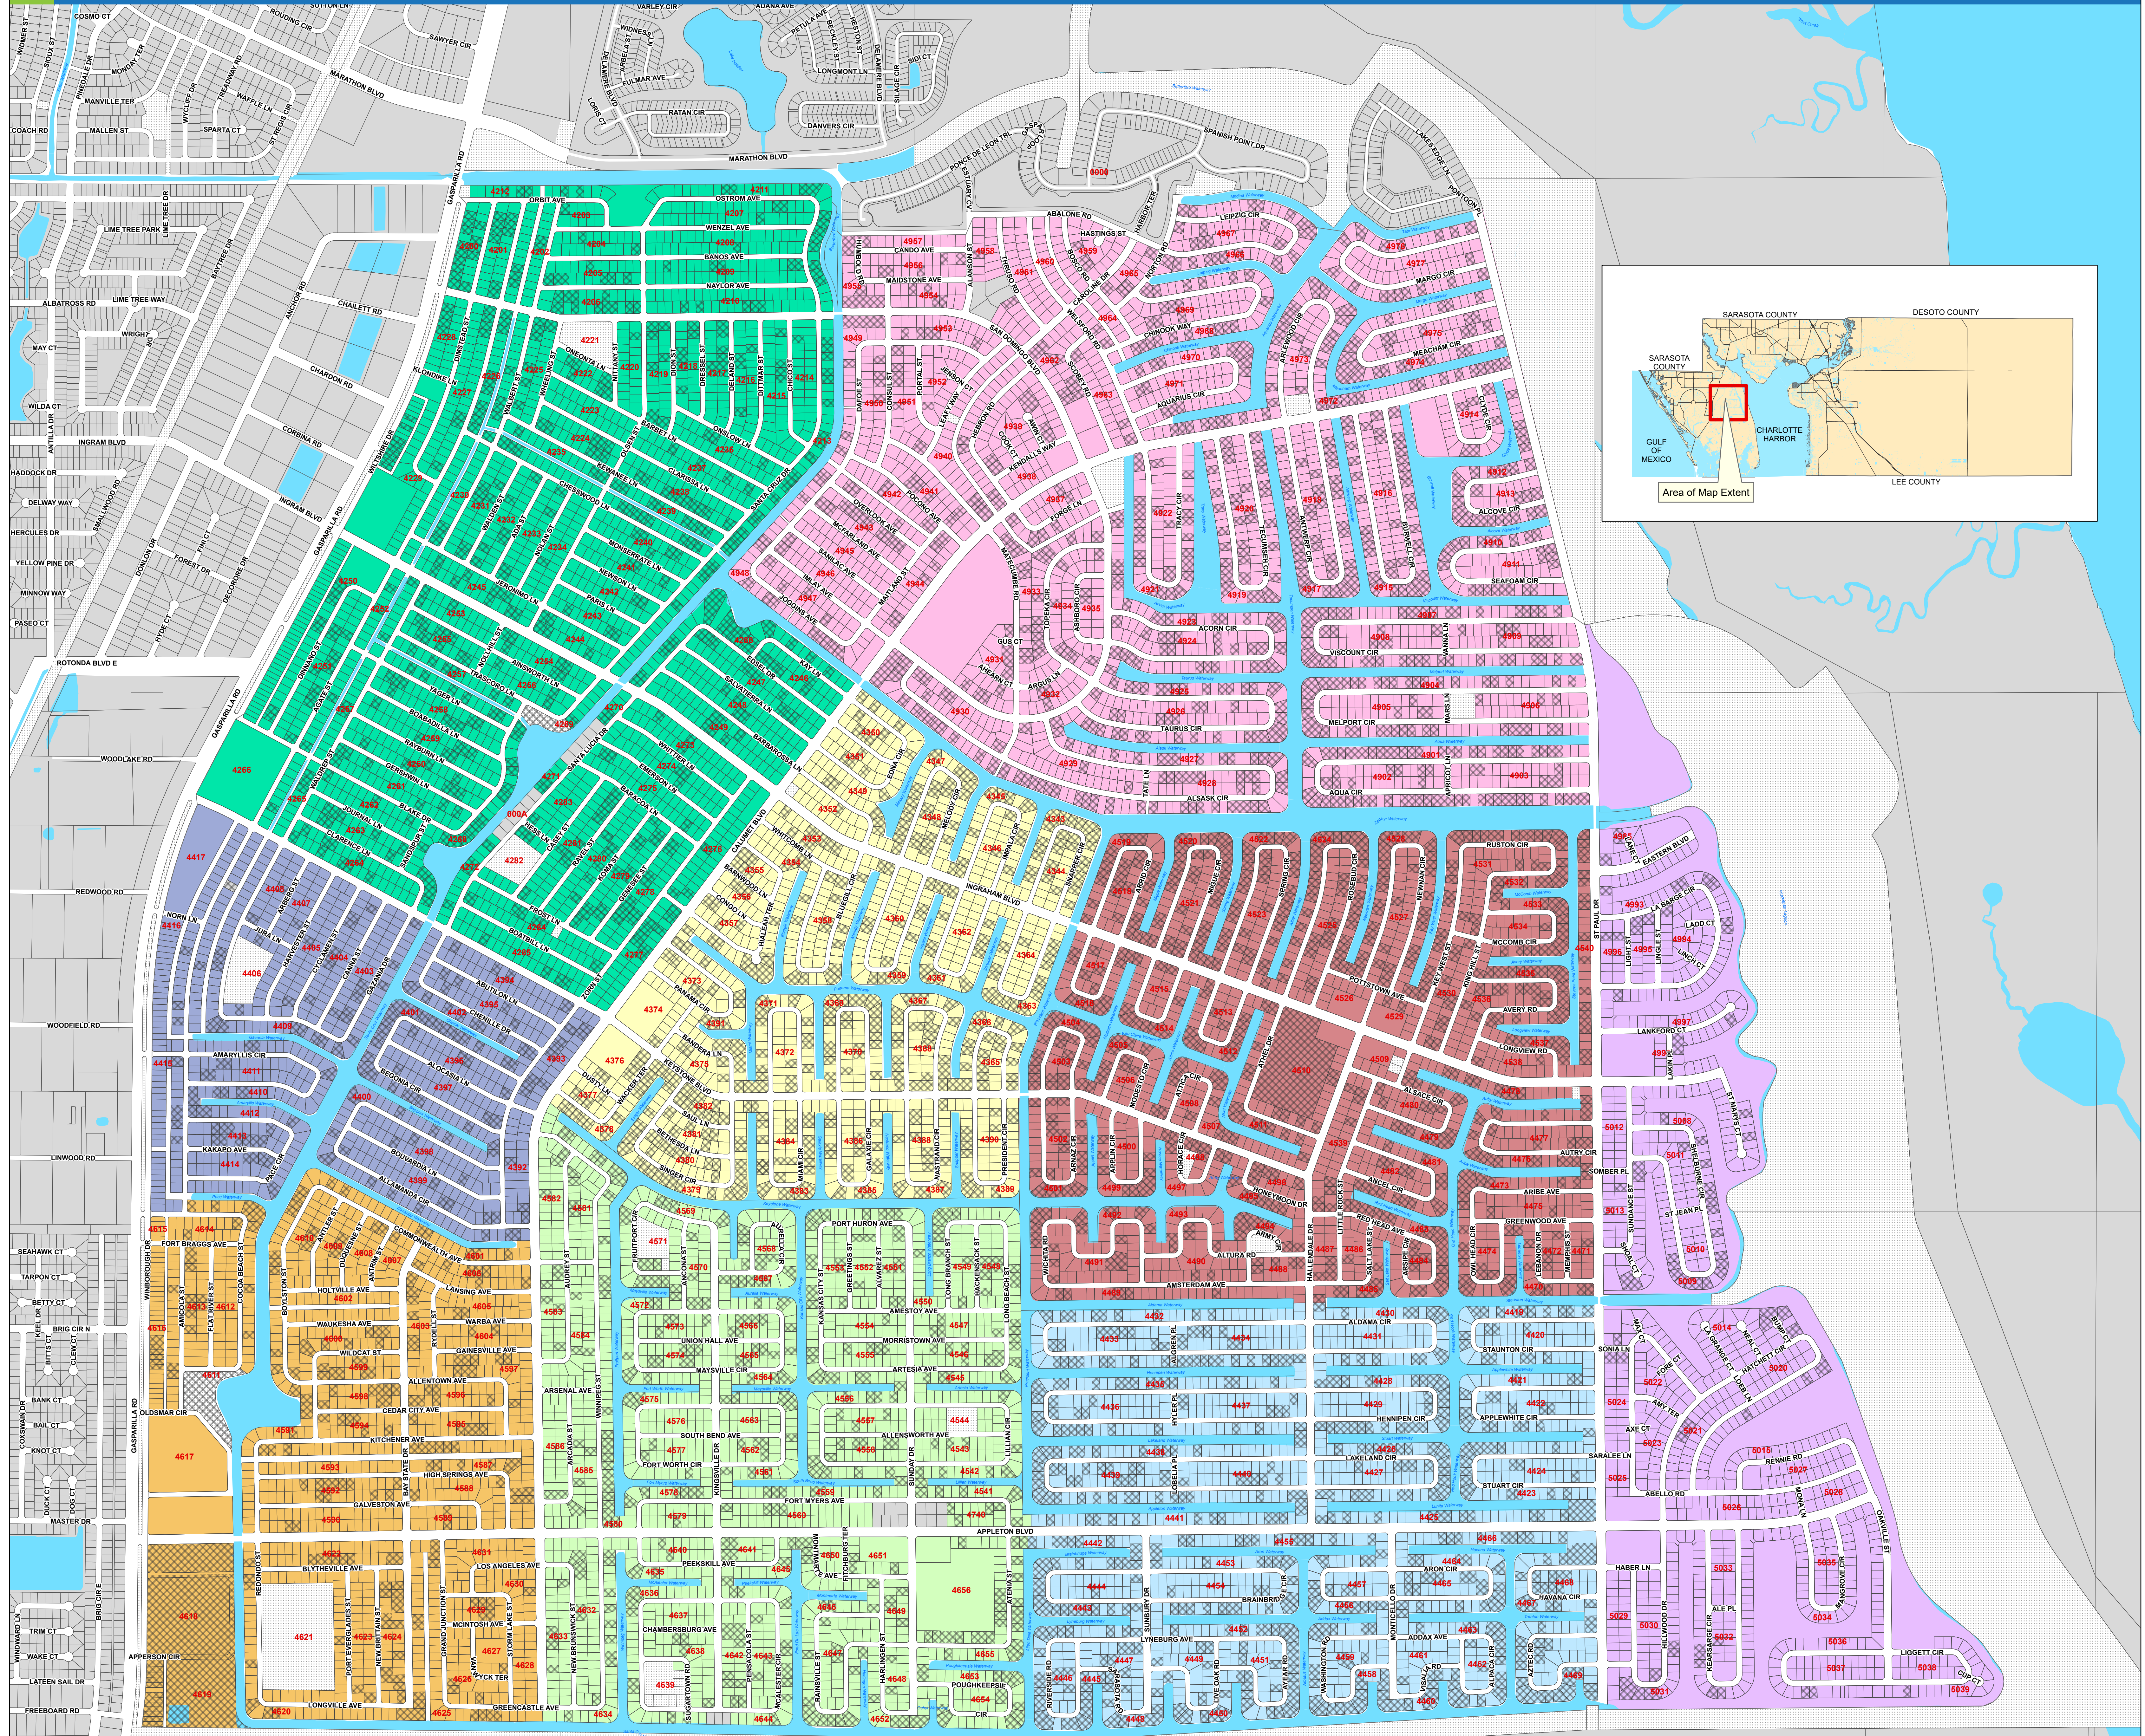

CHARLOTTE COUNTY

Subdivisions within South Gulf Cove Area

Stateplane Projection
Datum: NAD83
Units: Feet

Source: Community Development,
Property Appraiser, CCGIS

Metadata available upon request

PCH Section	Plat Book	Page	PCH Section	Plat Book	Page	PCH Section	Plat Book	Page
58	5	72	81	6	51	87	7	20
71	6	27	82	6	52	93	9	1
78	6	42	85	6	60	94	9	3

- Developed
- County Owned
- Non-PCH