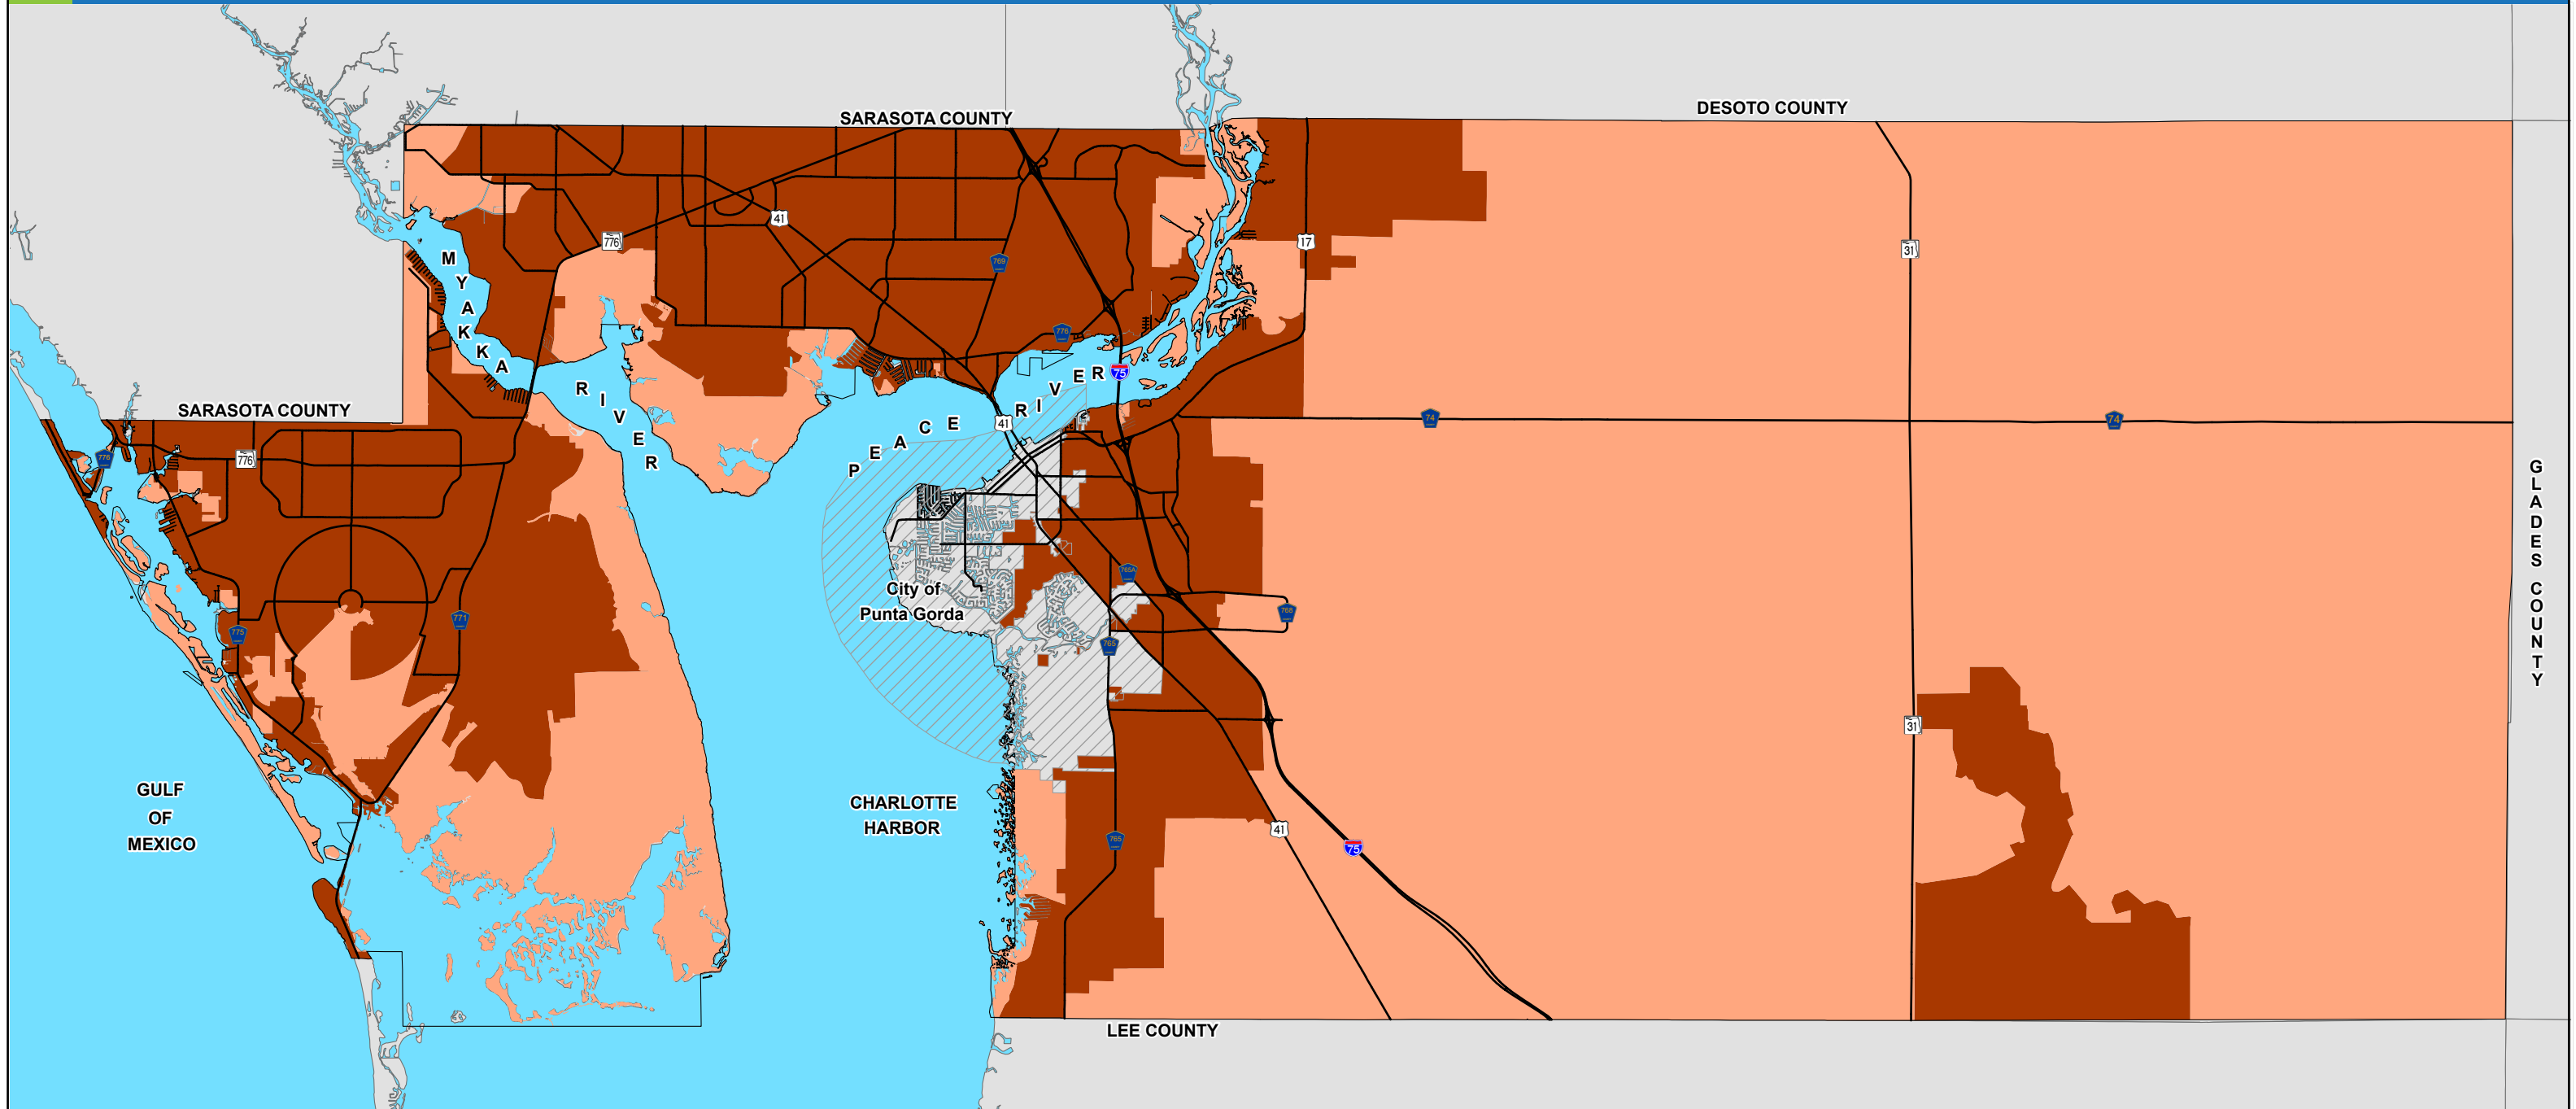

CHARLOTTE COUNTY

Future Land Use Map Series

Map #3: 2030 Service Area Delineation

CHARLOTTE COUNTY
Community Development

Stateplane Projection
Datum: NAD83
Units: Feet

Source: Community Development,
CCGIS

Metadata available upon request

-  Urban Service Area
-  Rural Service Area

(NOT TO SCALE)