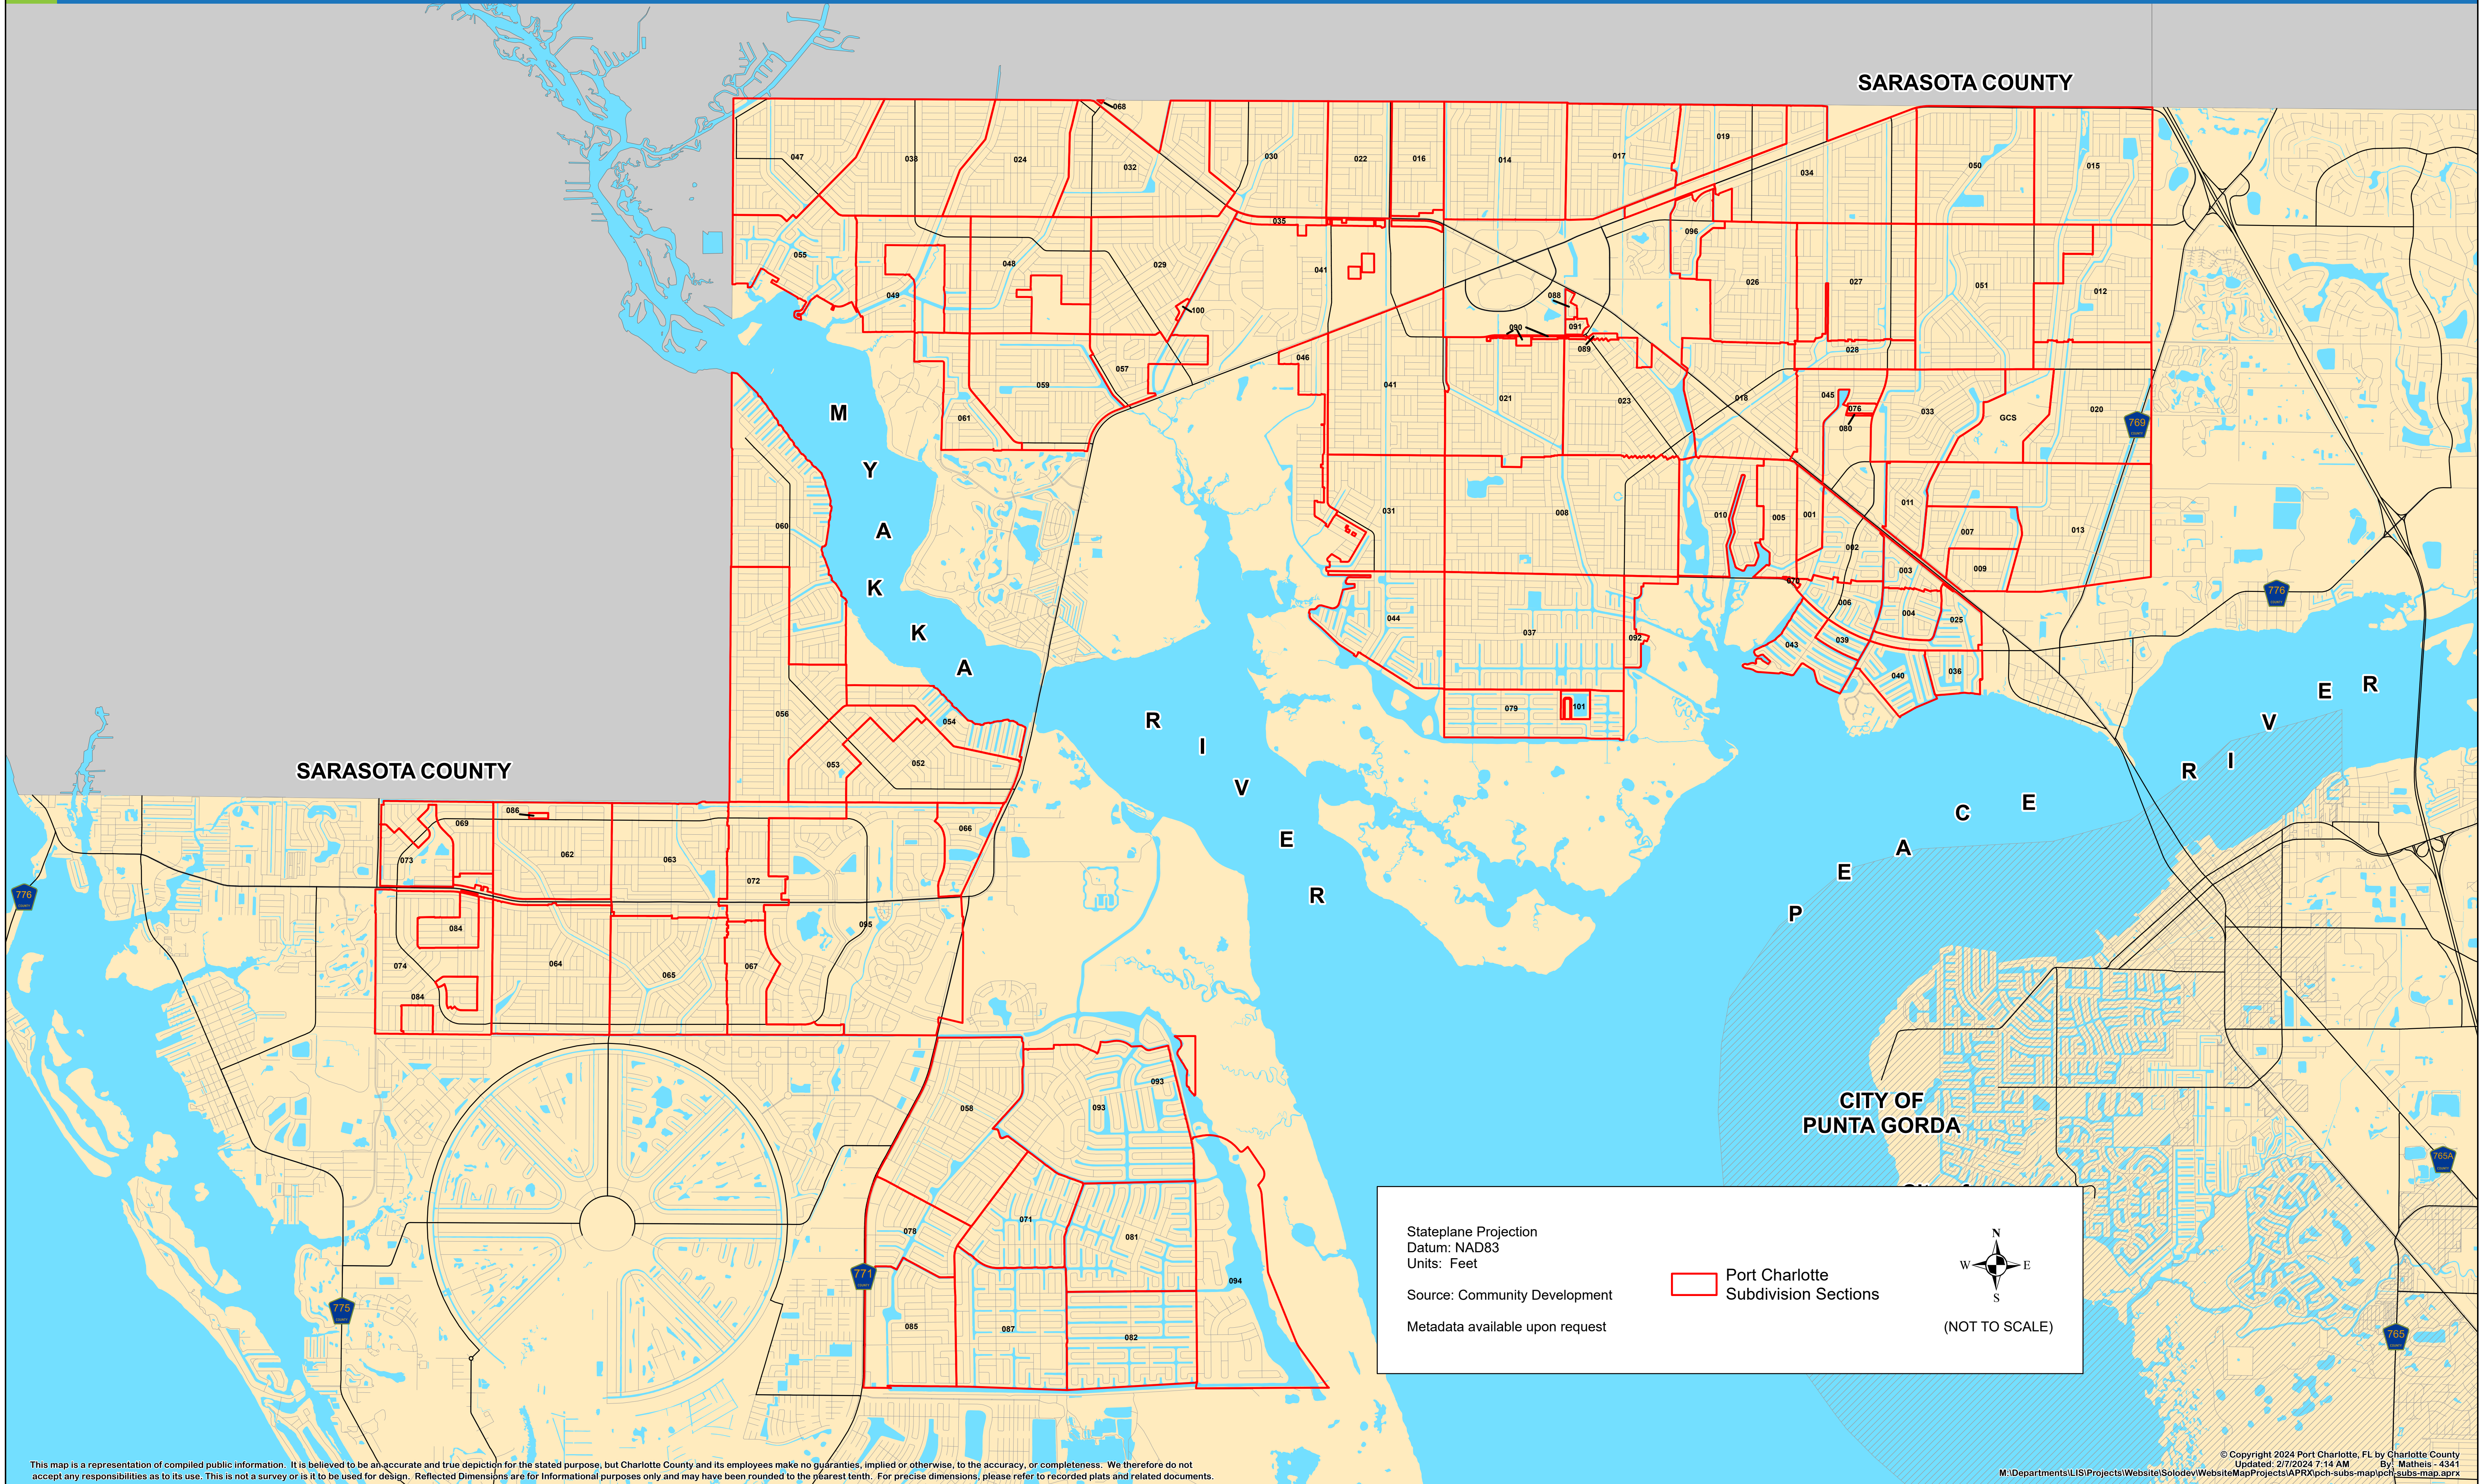

CHARLOTTE COUNTY

Port Charlotte Subdivision Sections