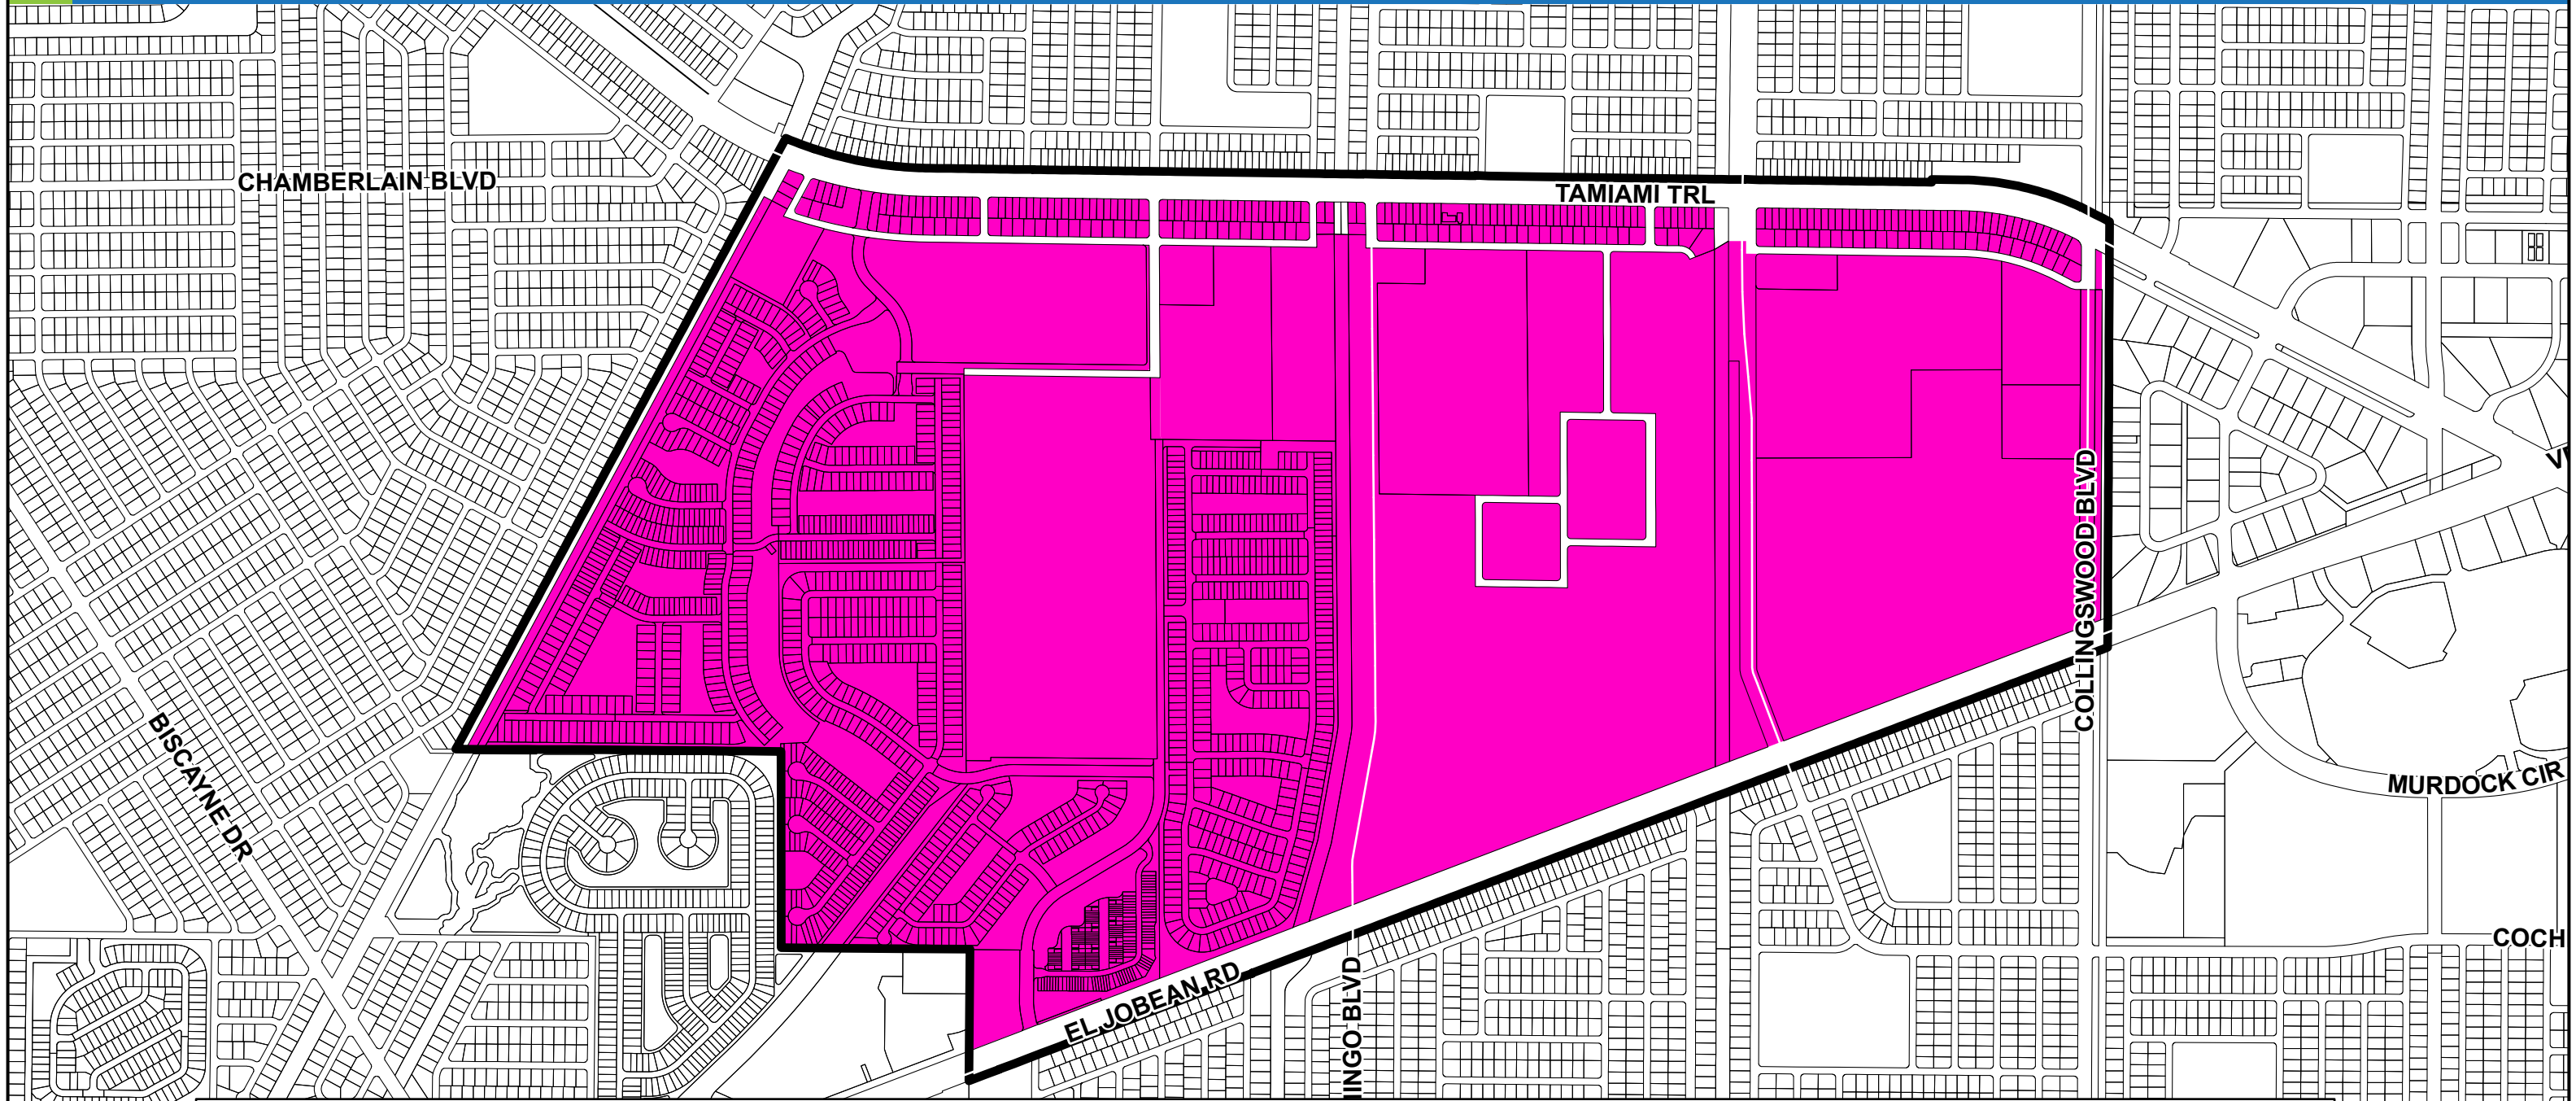

CHARLOTTE COUNTY

Community Redevelopment Area Future Land Use

CHARLOTTE COUNTY
Community Development

Stateplane Projection
Datum: NAD83
Units: Feet
Source: CCGIS, Community Development
Metadata available upon request

Future Land Use Designation

Murdock Village Mixed Use