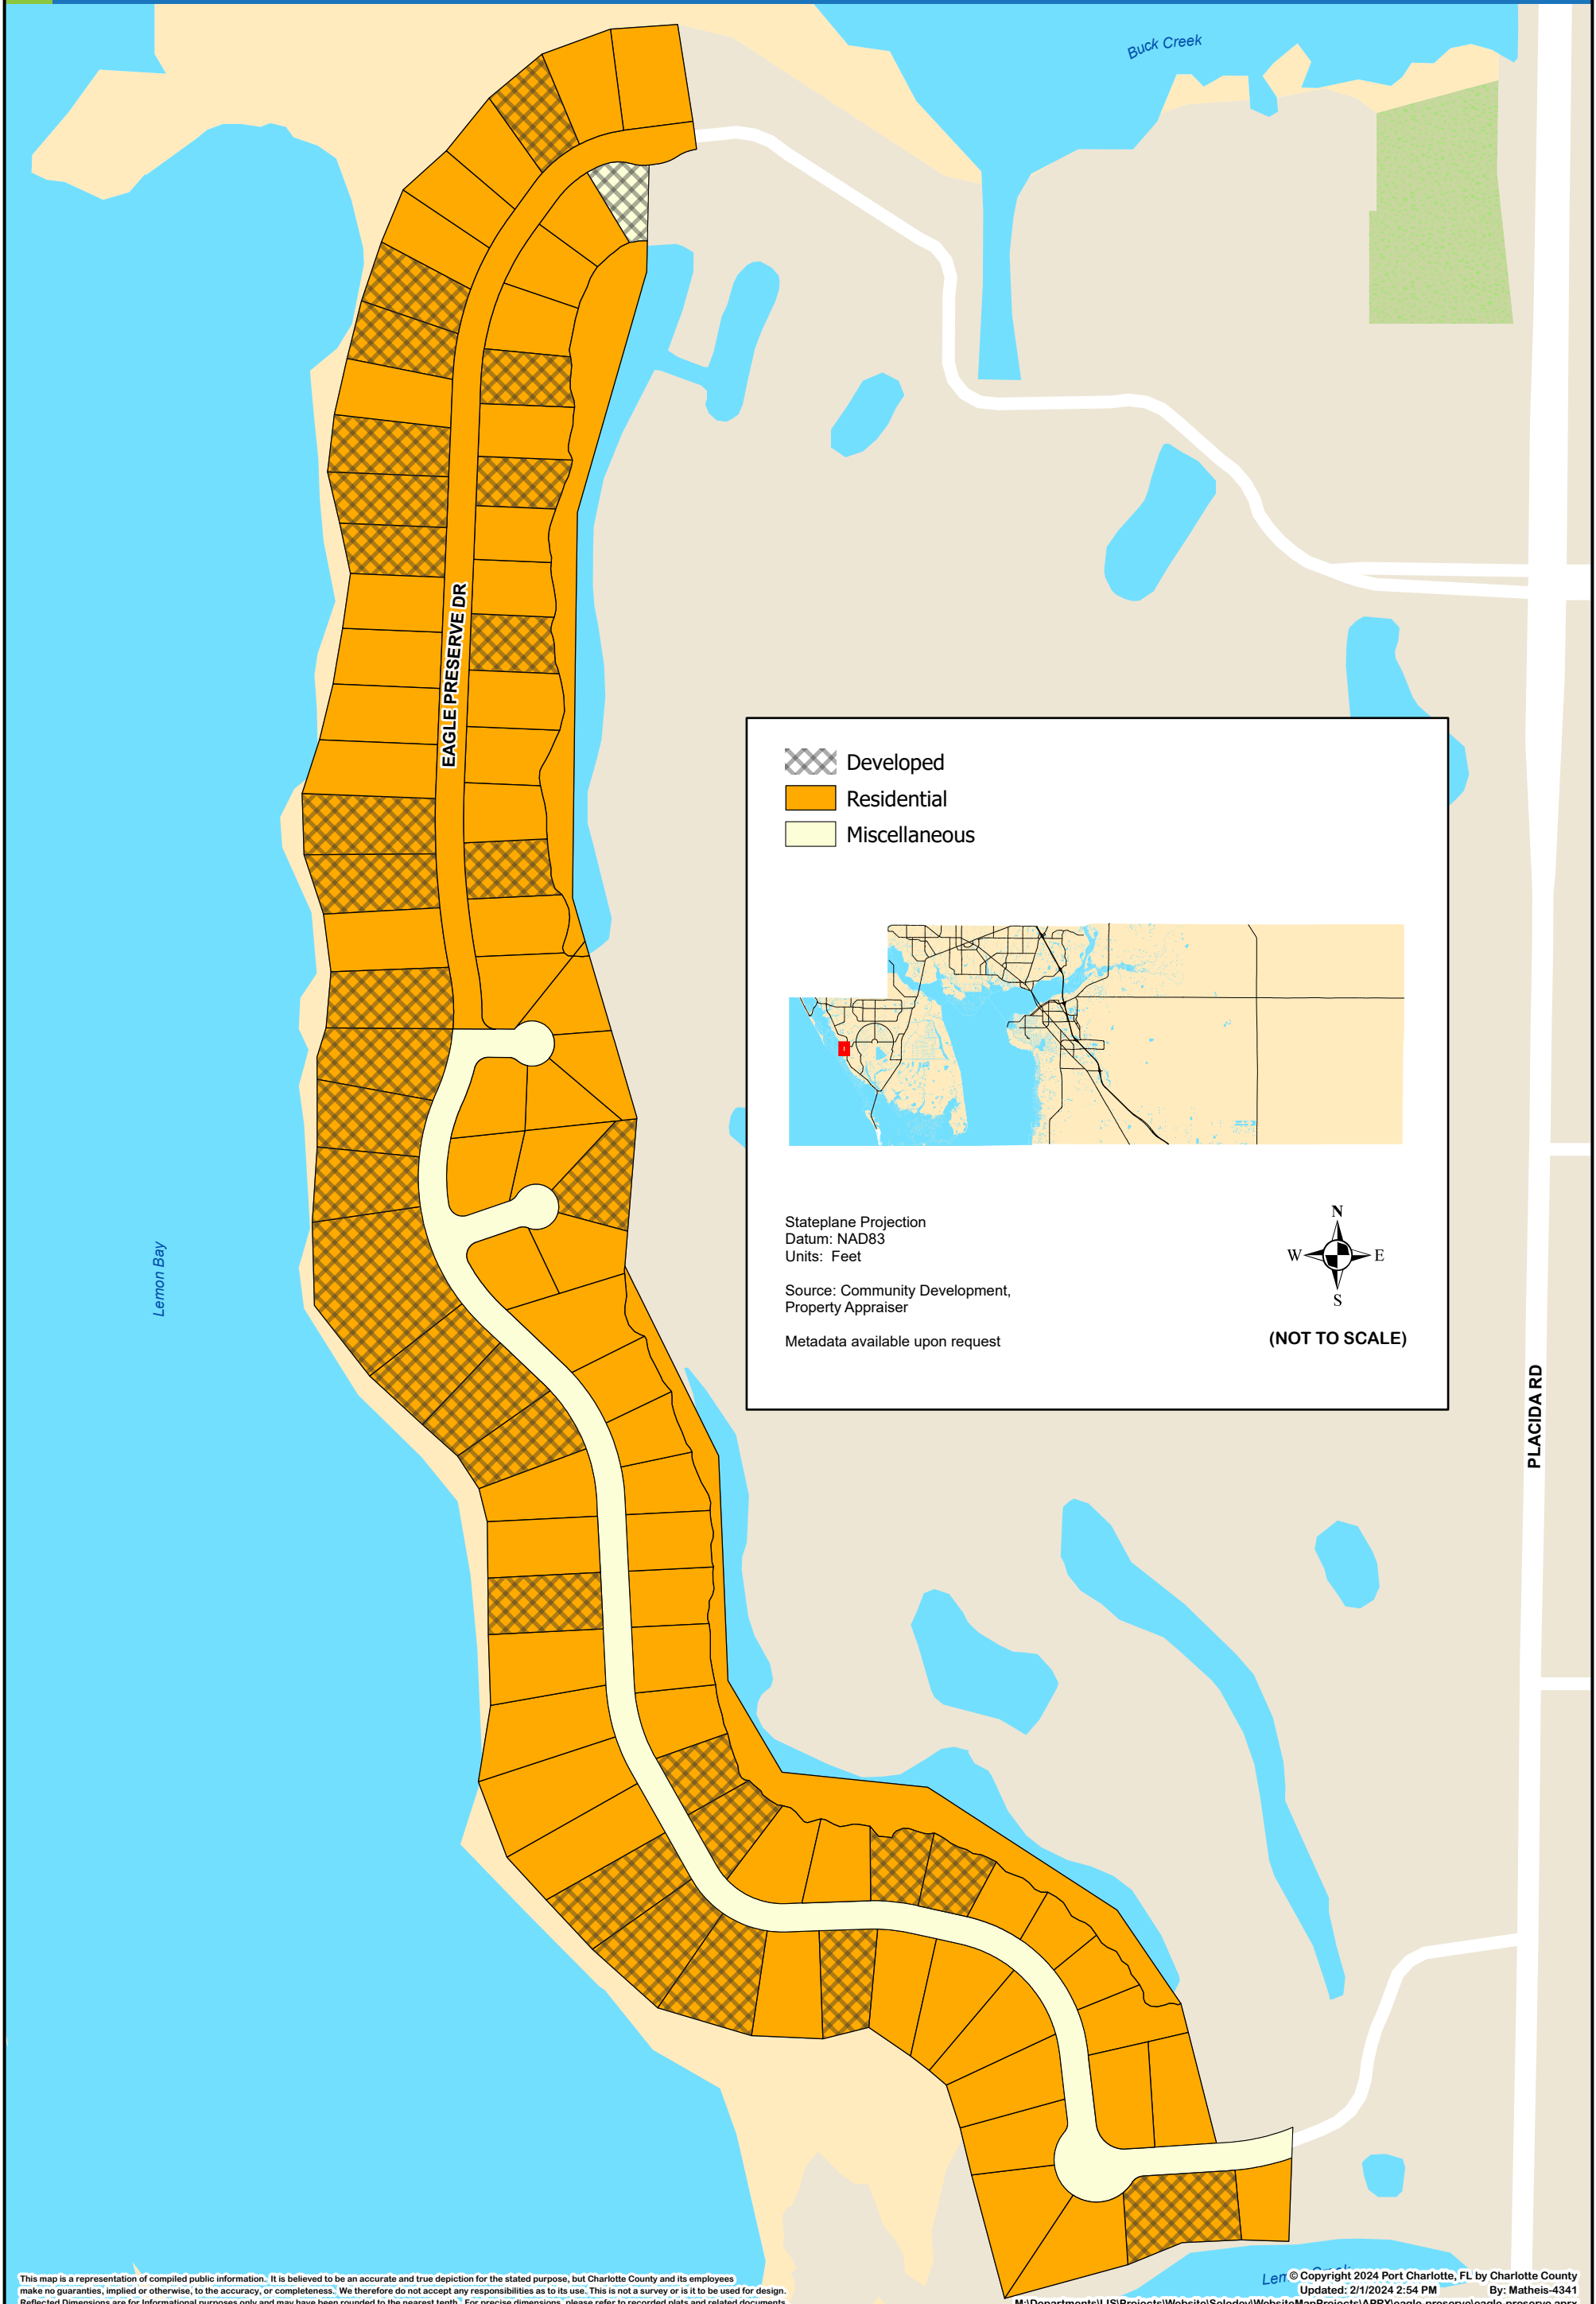

CHARLOTTE COUNTY

Subdivision of Eagle Preserve

Legend:

- Developed
- Residential
- Miscellaneous

Stateplane Projection
Datum: NAD83
Units: Feet

Source: Community Development,
Property Appraiser

Metadata available upon request

(NOT TO SCALE)