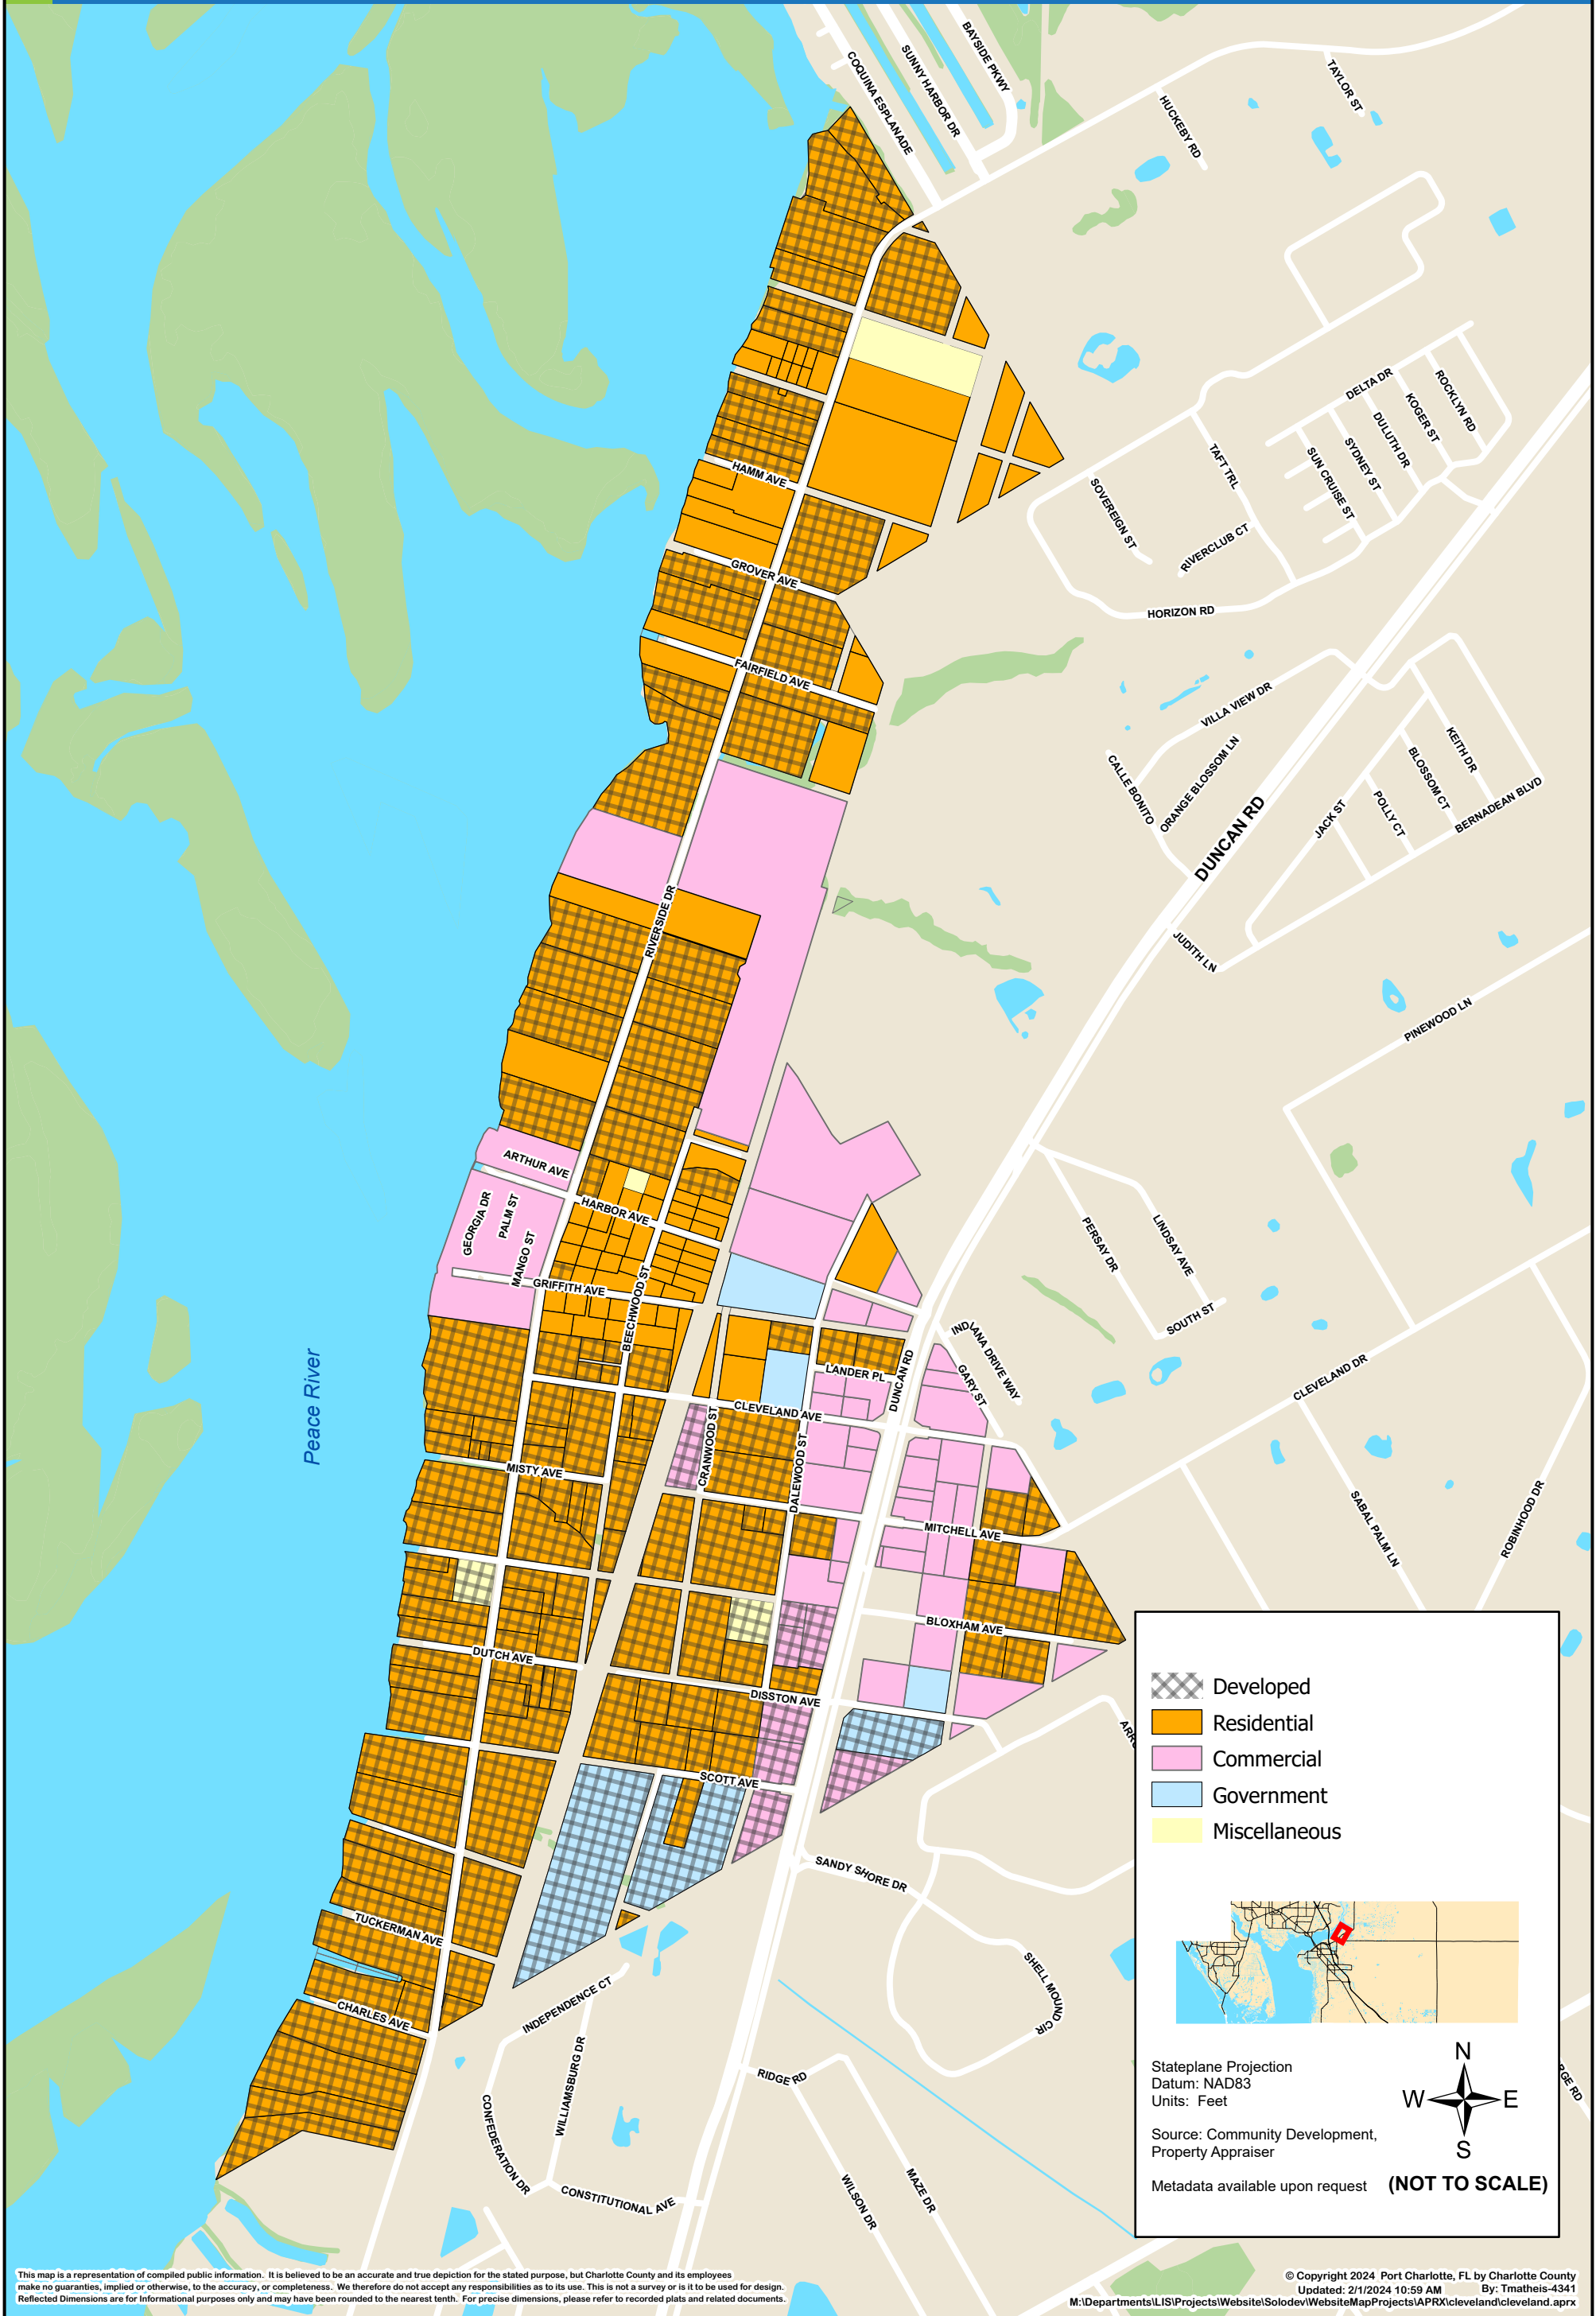

CHARLOTTE COUNTY

Subdivision of Cleveland

	Developed
	Residential
	Commercial
	Government
	Miscellaneous

Stateplane Projection
Datum: NAD83
Units: Feet

Source: Community Development, Property Appraiser

Metadata available upon request **(NOT TO SCALE)**