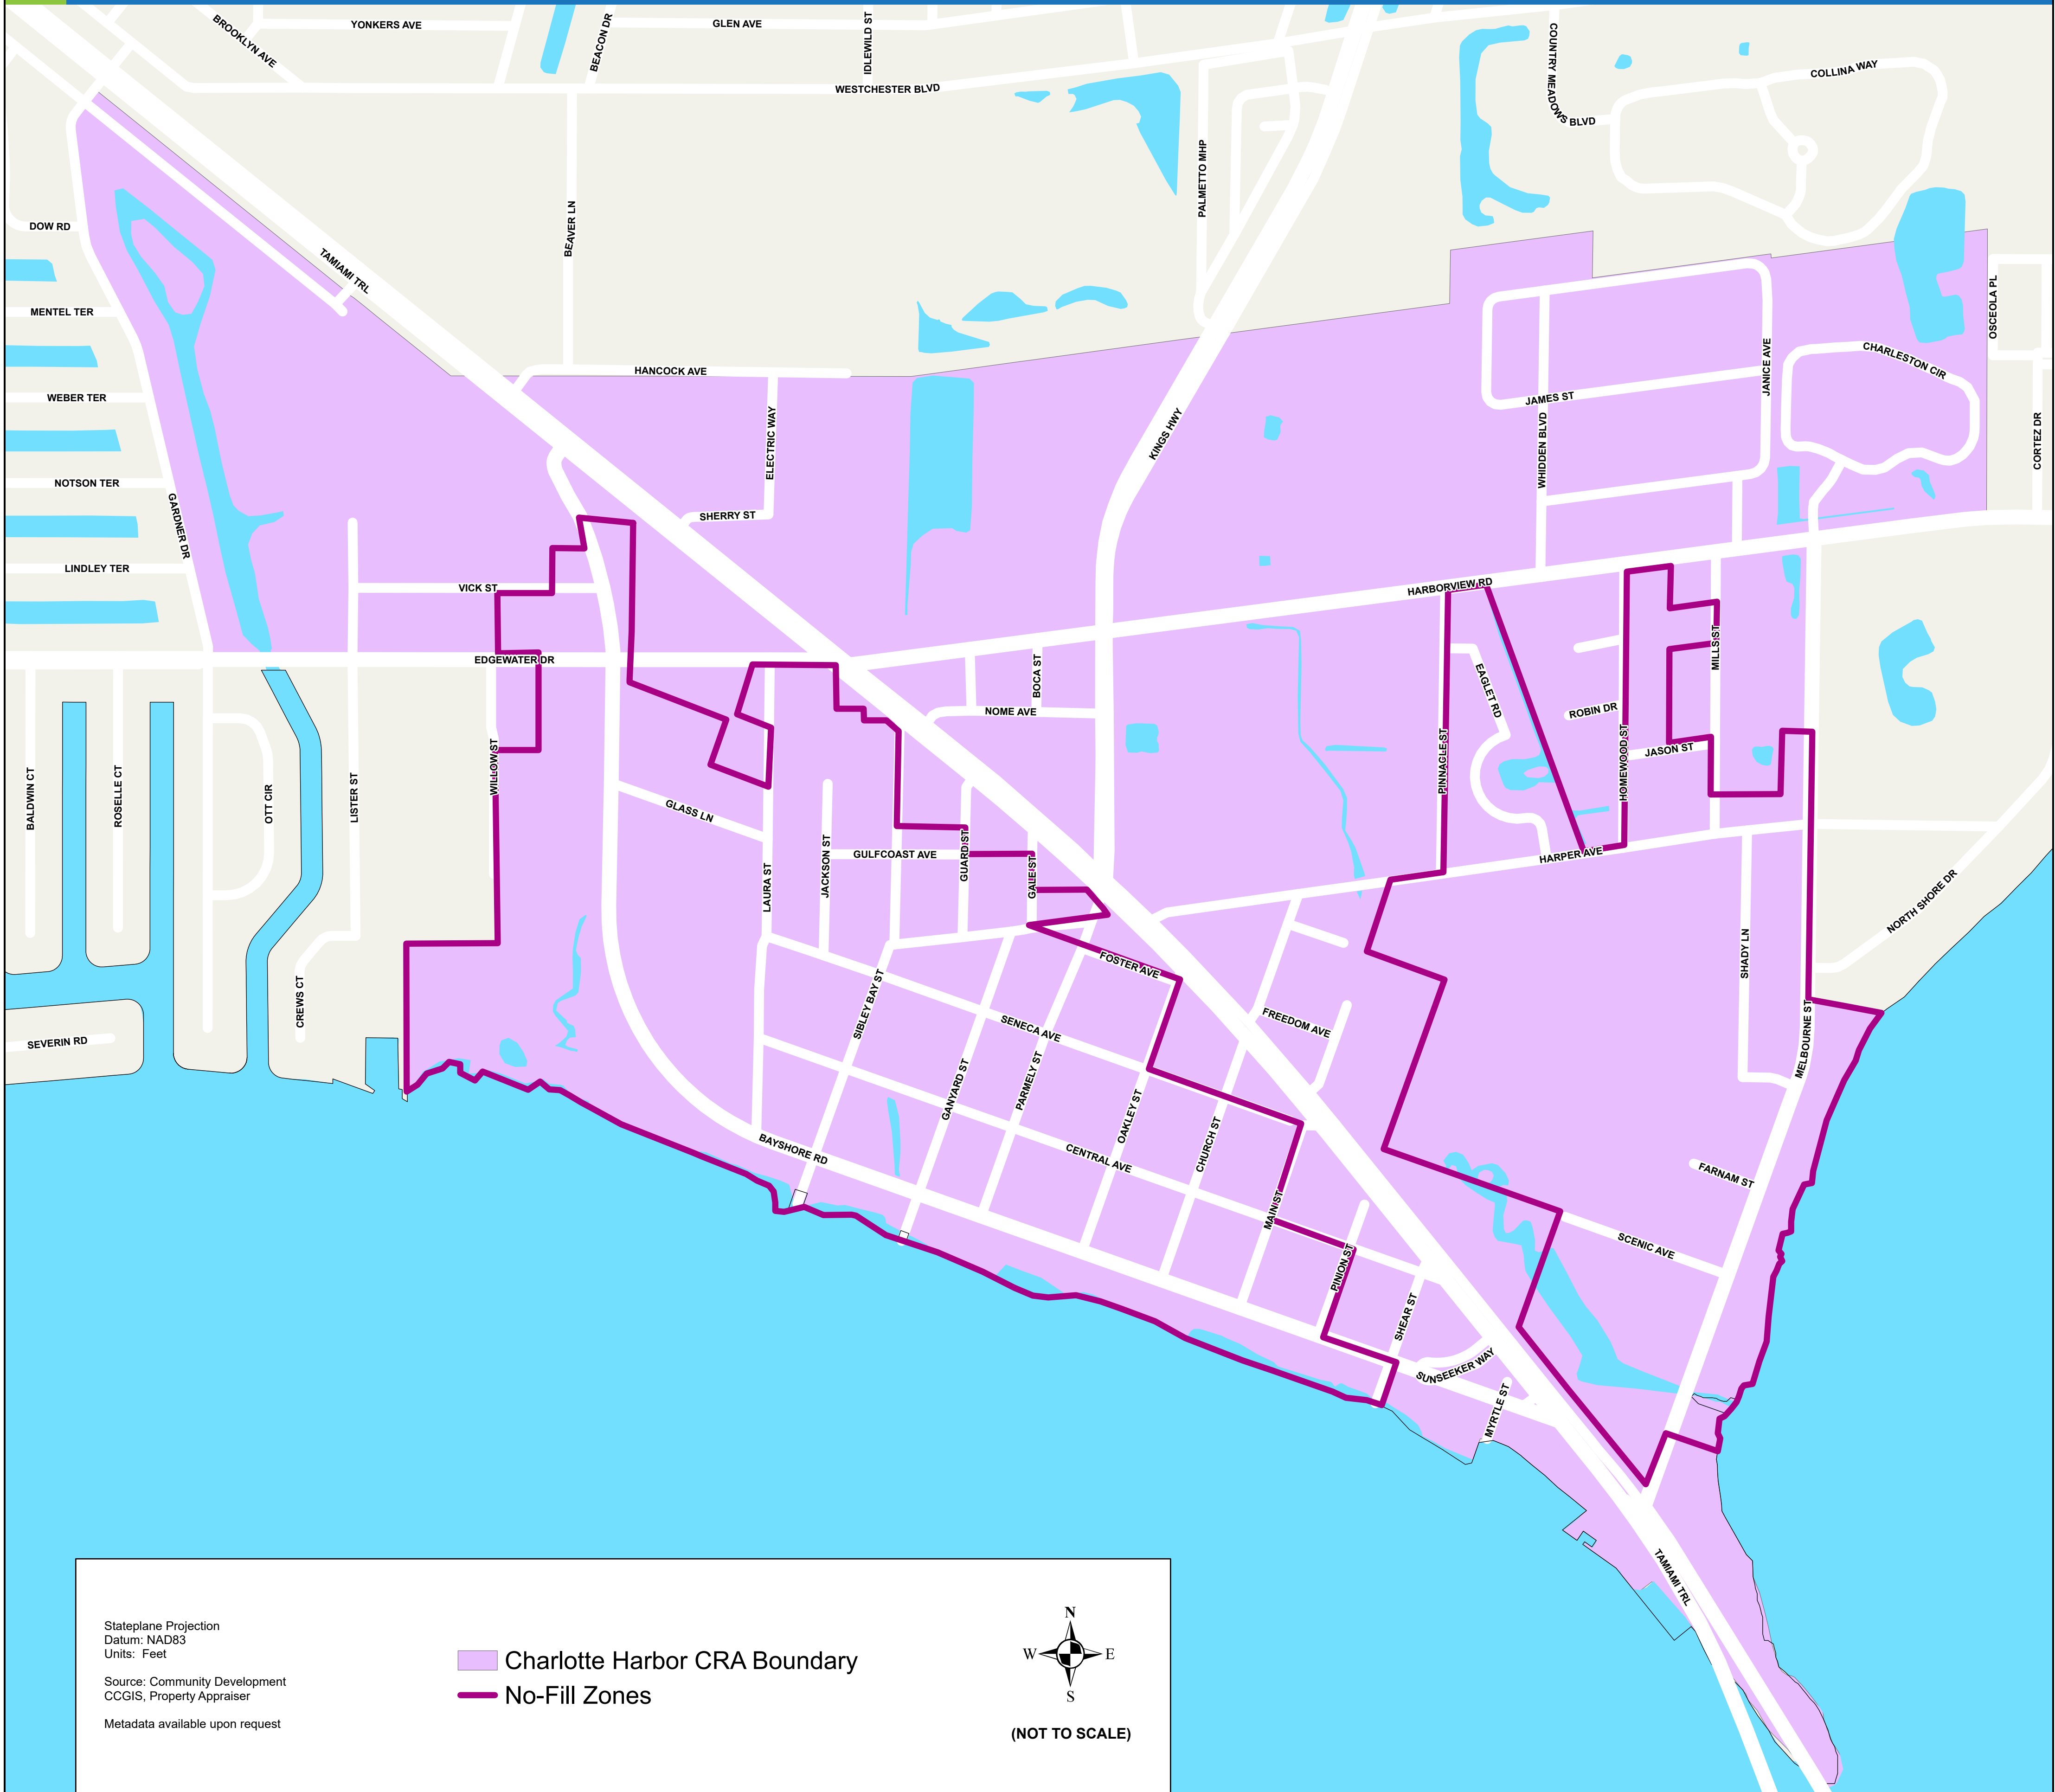

# CHARLOTTE COUNTY

## Charlotte Harbor Community Redevelopment Area

Stateplane Projection  
Datum: NAD83  
Units: Feet  
Source: Community Development  
CCGIS, Property Appraiser  
Metadata available upon request

Charlotte Harbor CRA Boundary  
No-Fill Zones

(NOT TO SCALE)