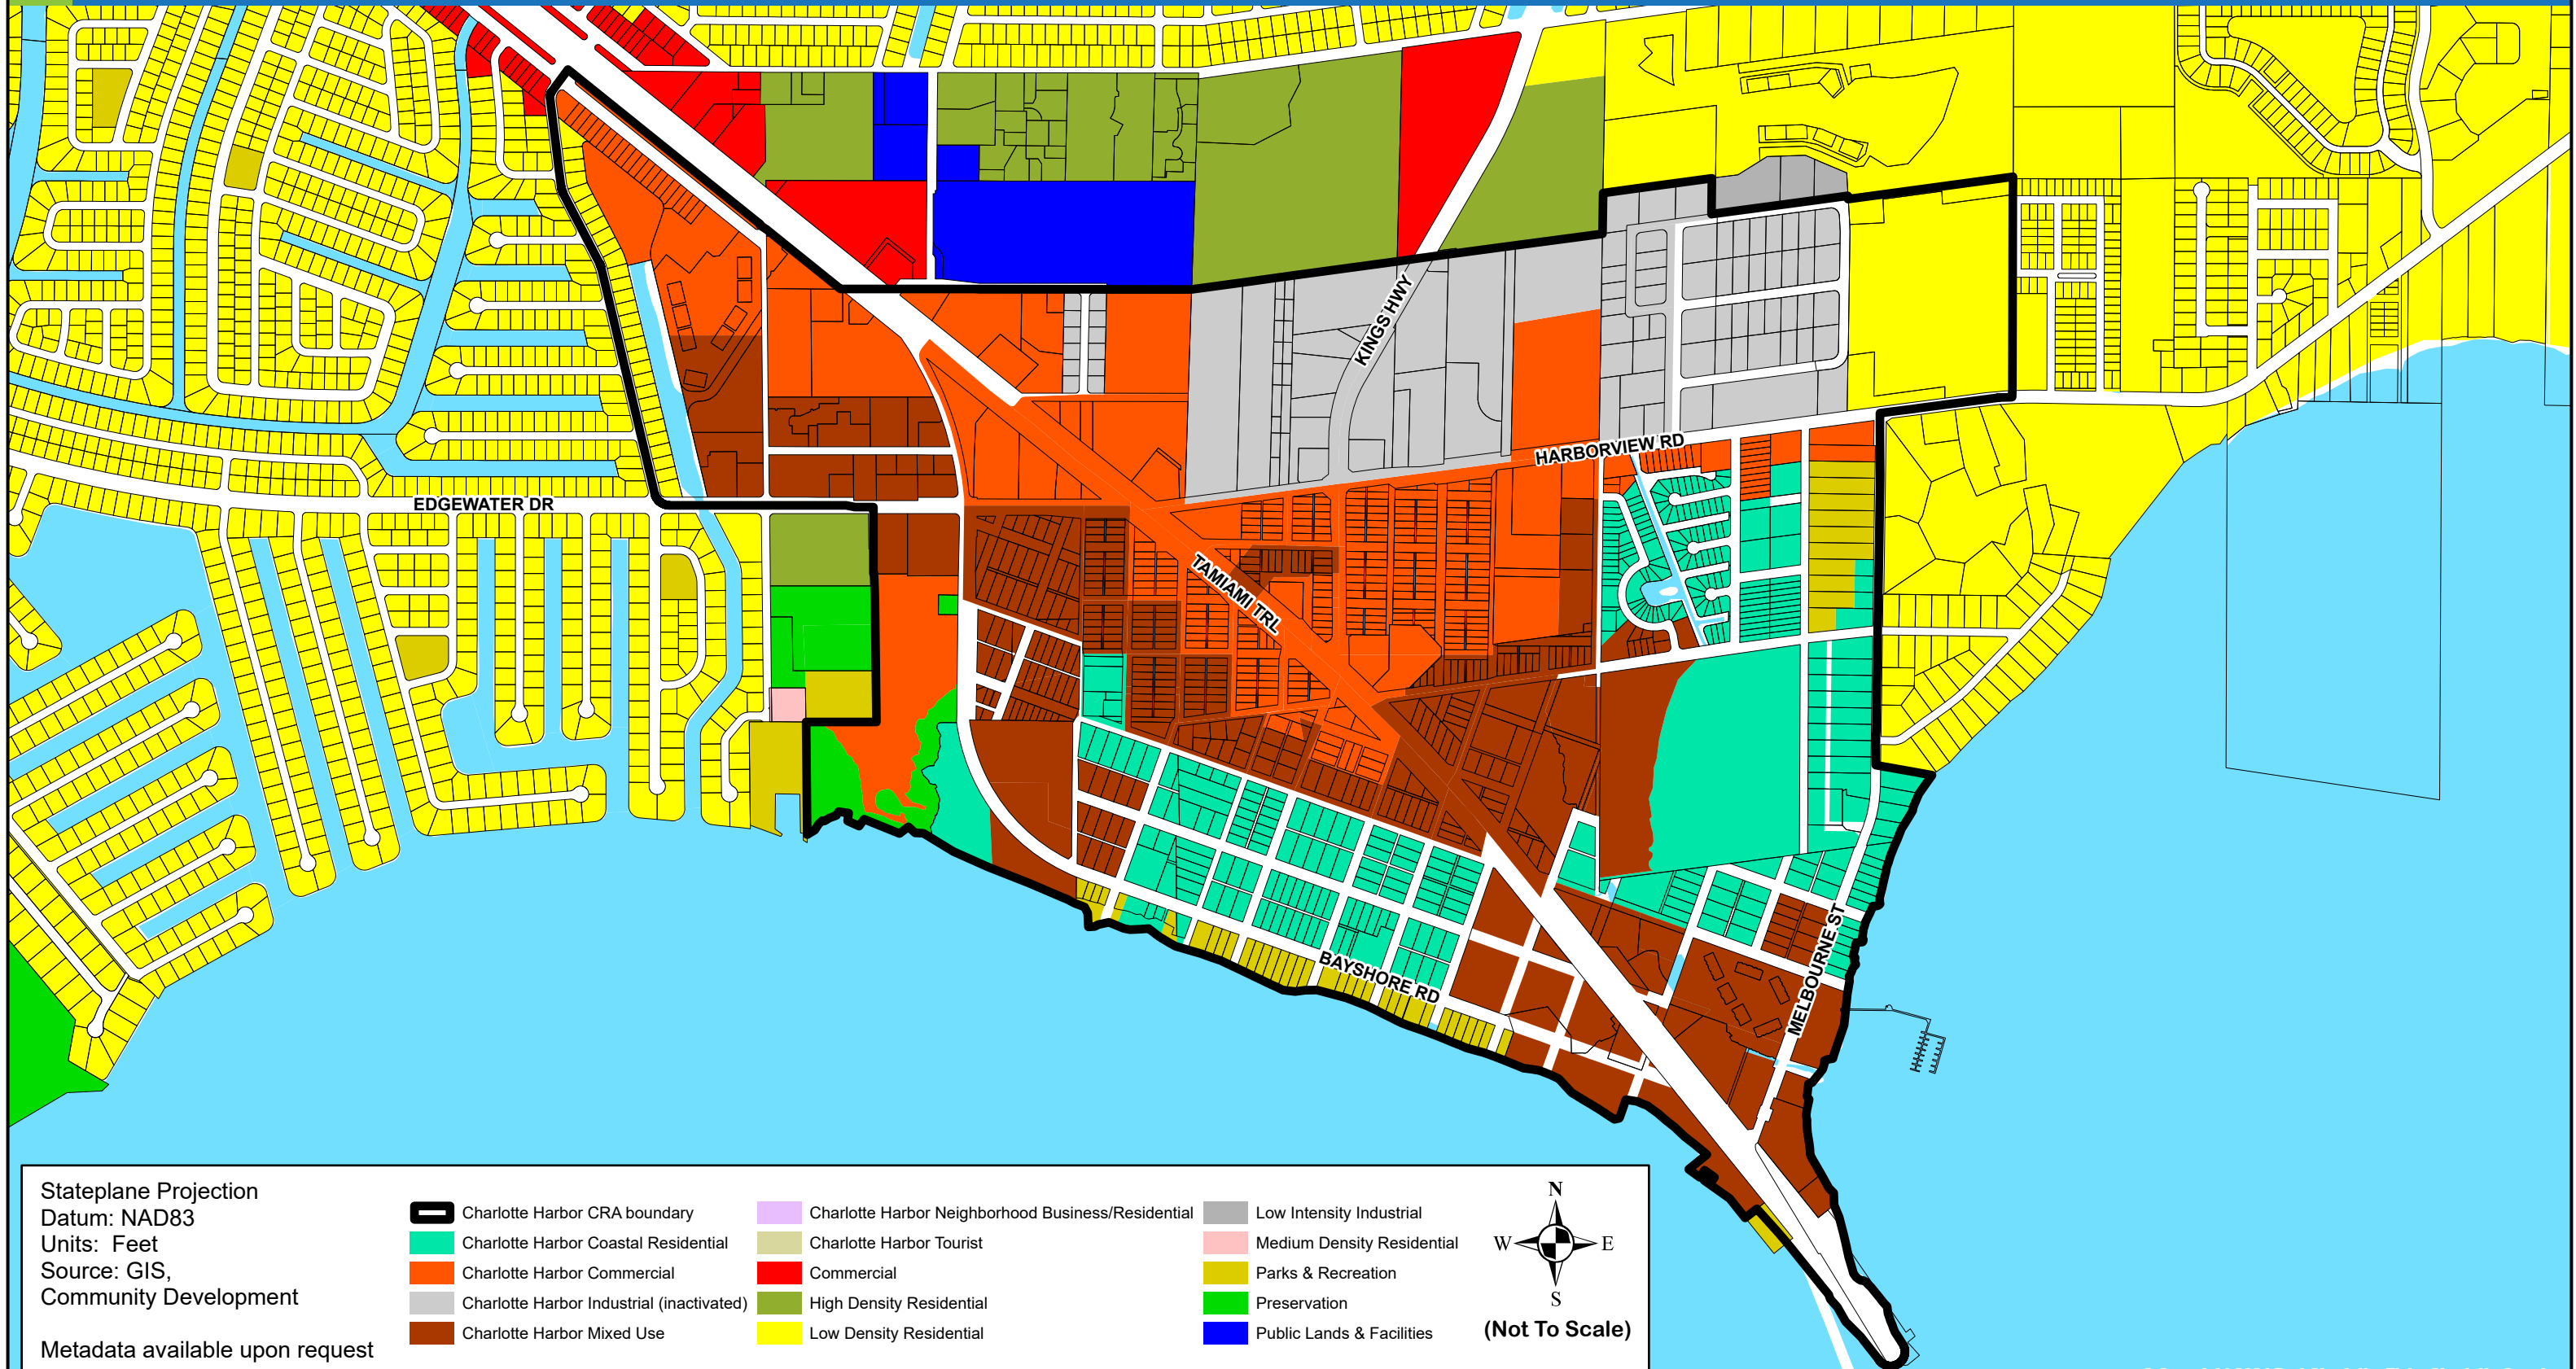

CHARLOTTE COUNTY

Charlotte Harbor CRA Existing Future Land Use

CHARLOTTE COUNTY
Community Development

This map is a representation of compiled public information. It is believed to be an accurate and true depiction for the stated purpose, but Charlotte County and its employees make no guaranties, implied or otherwise, to the accuracy, or completeness. We therefore do not accept any responsibilities as to its use. This is not a survey or is it to be used for design. Reflected Dimensions are for Informational purposes only and may have been rounded to the nearest tenth. For precise dimensions, please refer to recorded plats and related documents.