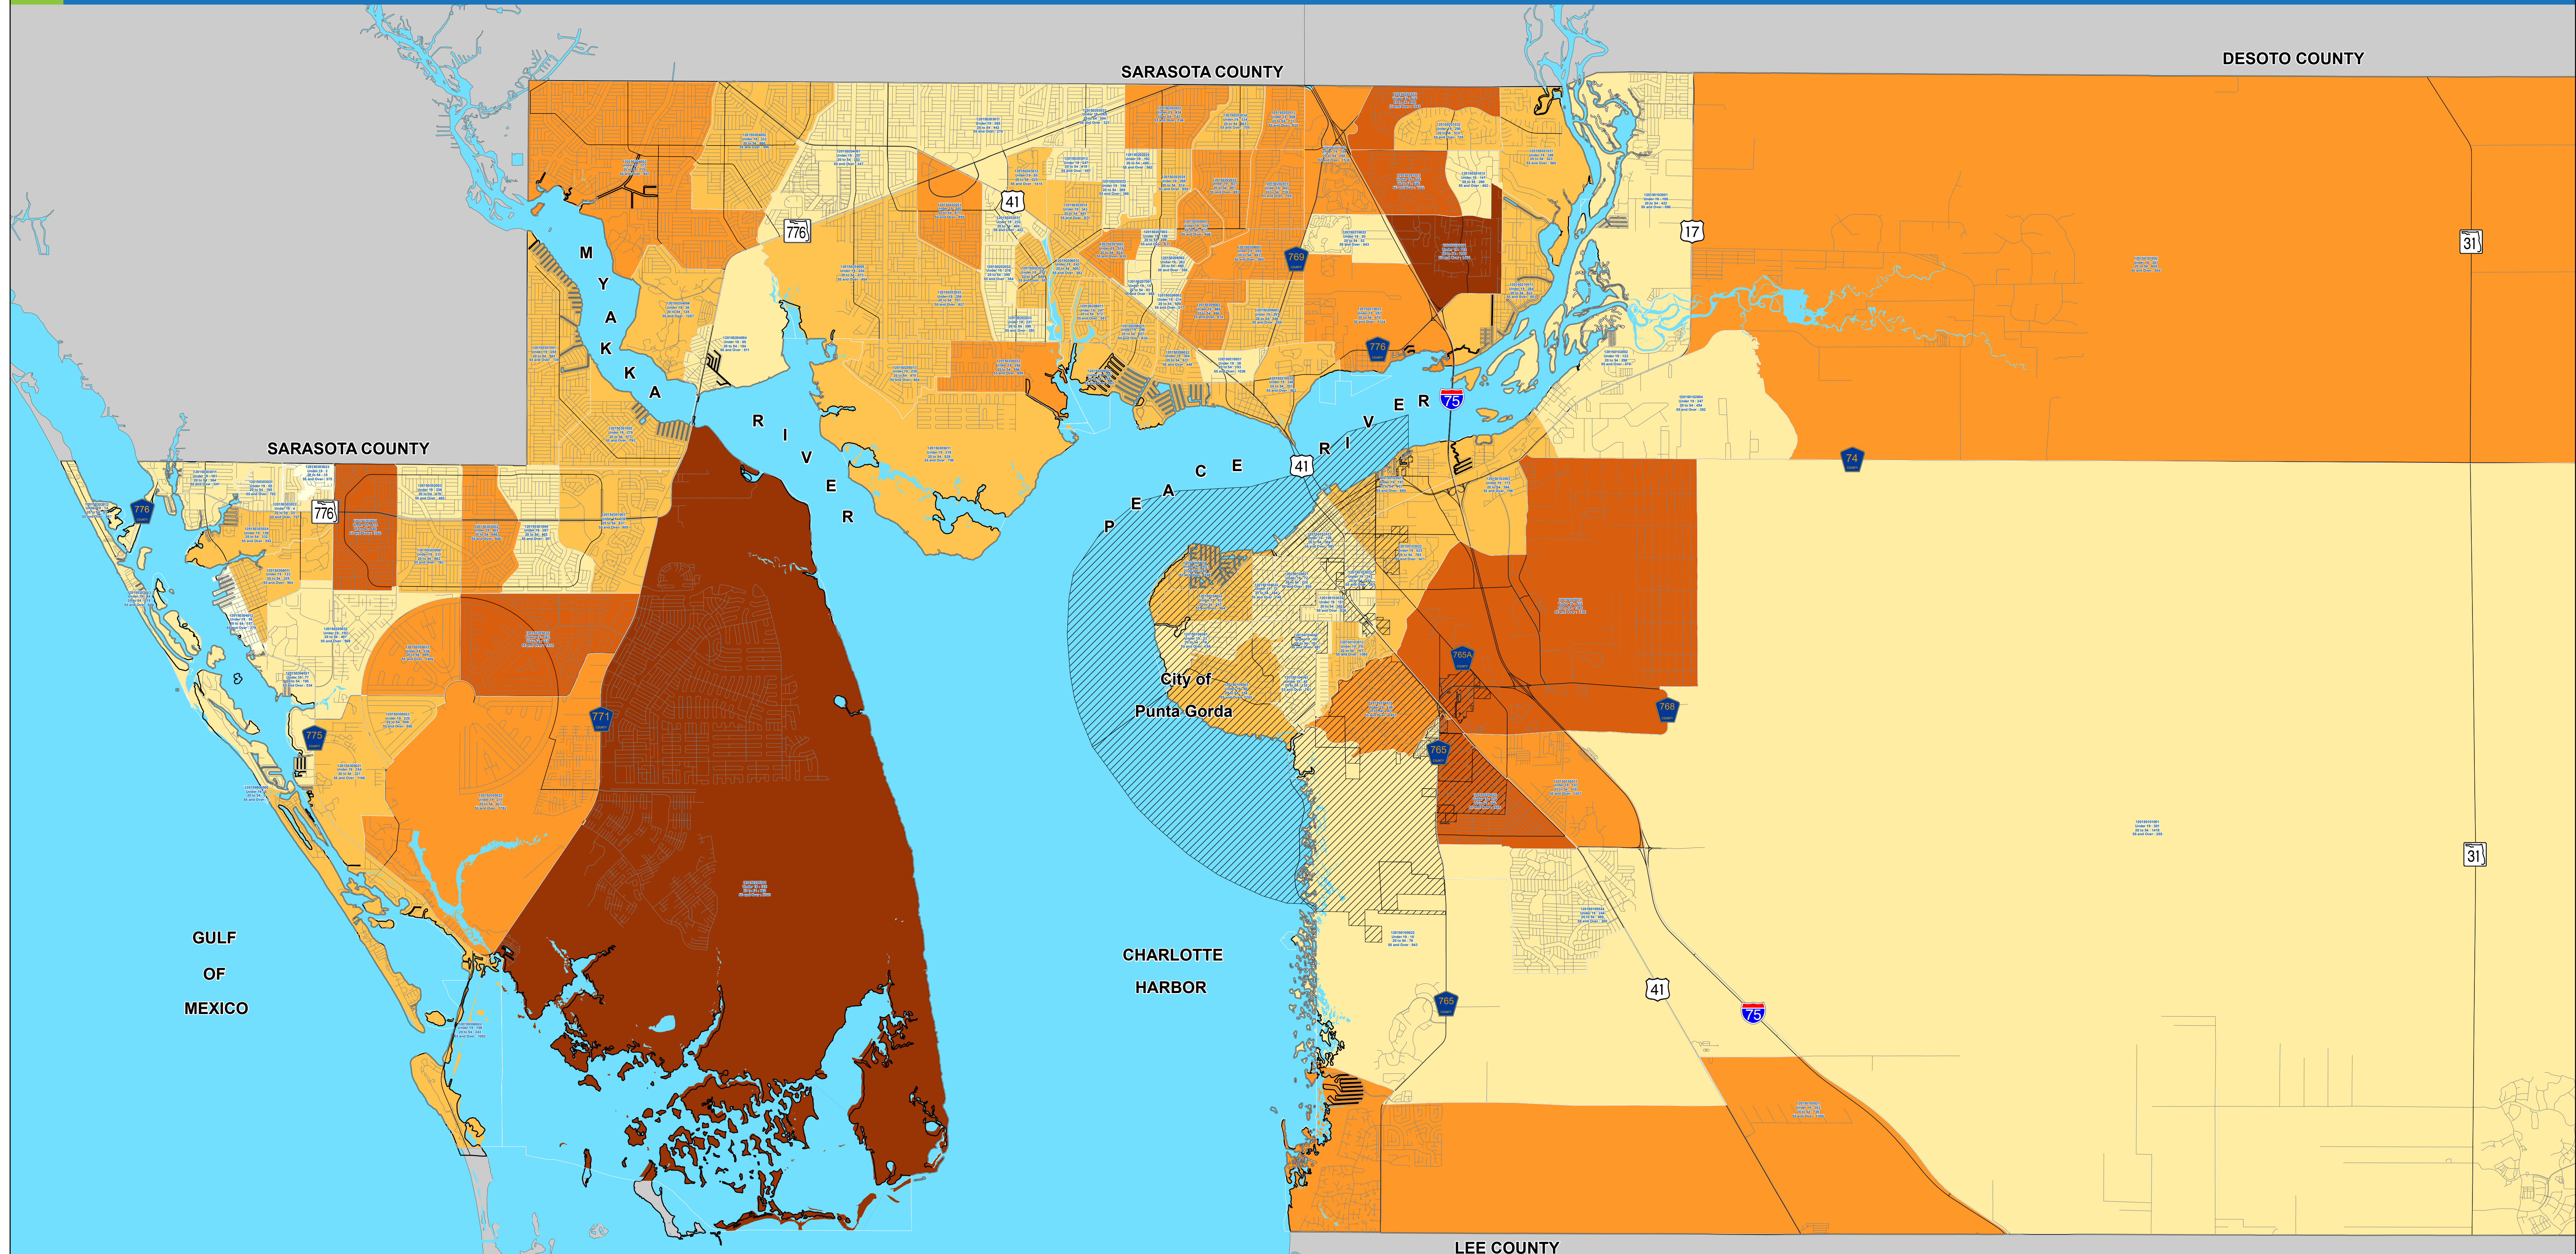

CHARLOTTE COUNTY

2010 Census Population

Stateplane Projection
Datum: NAD83
Units: Feet
Source: Community Development
Economic Development, U.S. Census
US Census Bureau, 2006-2010 American
Community Survey and Florida Department
of Economic Opportunity, Labor Market Statistics Center
Metadata available upon request