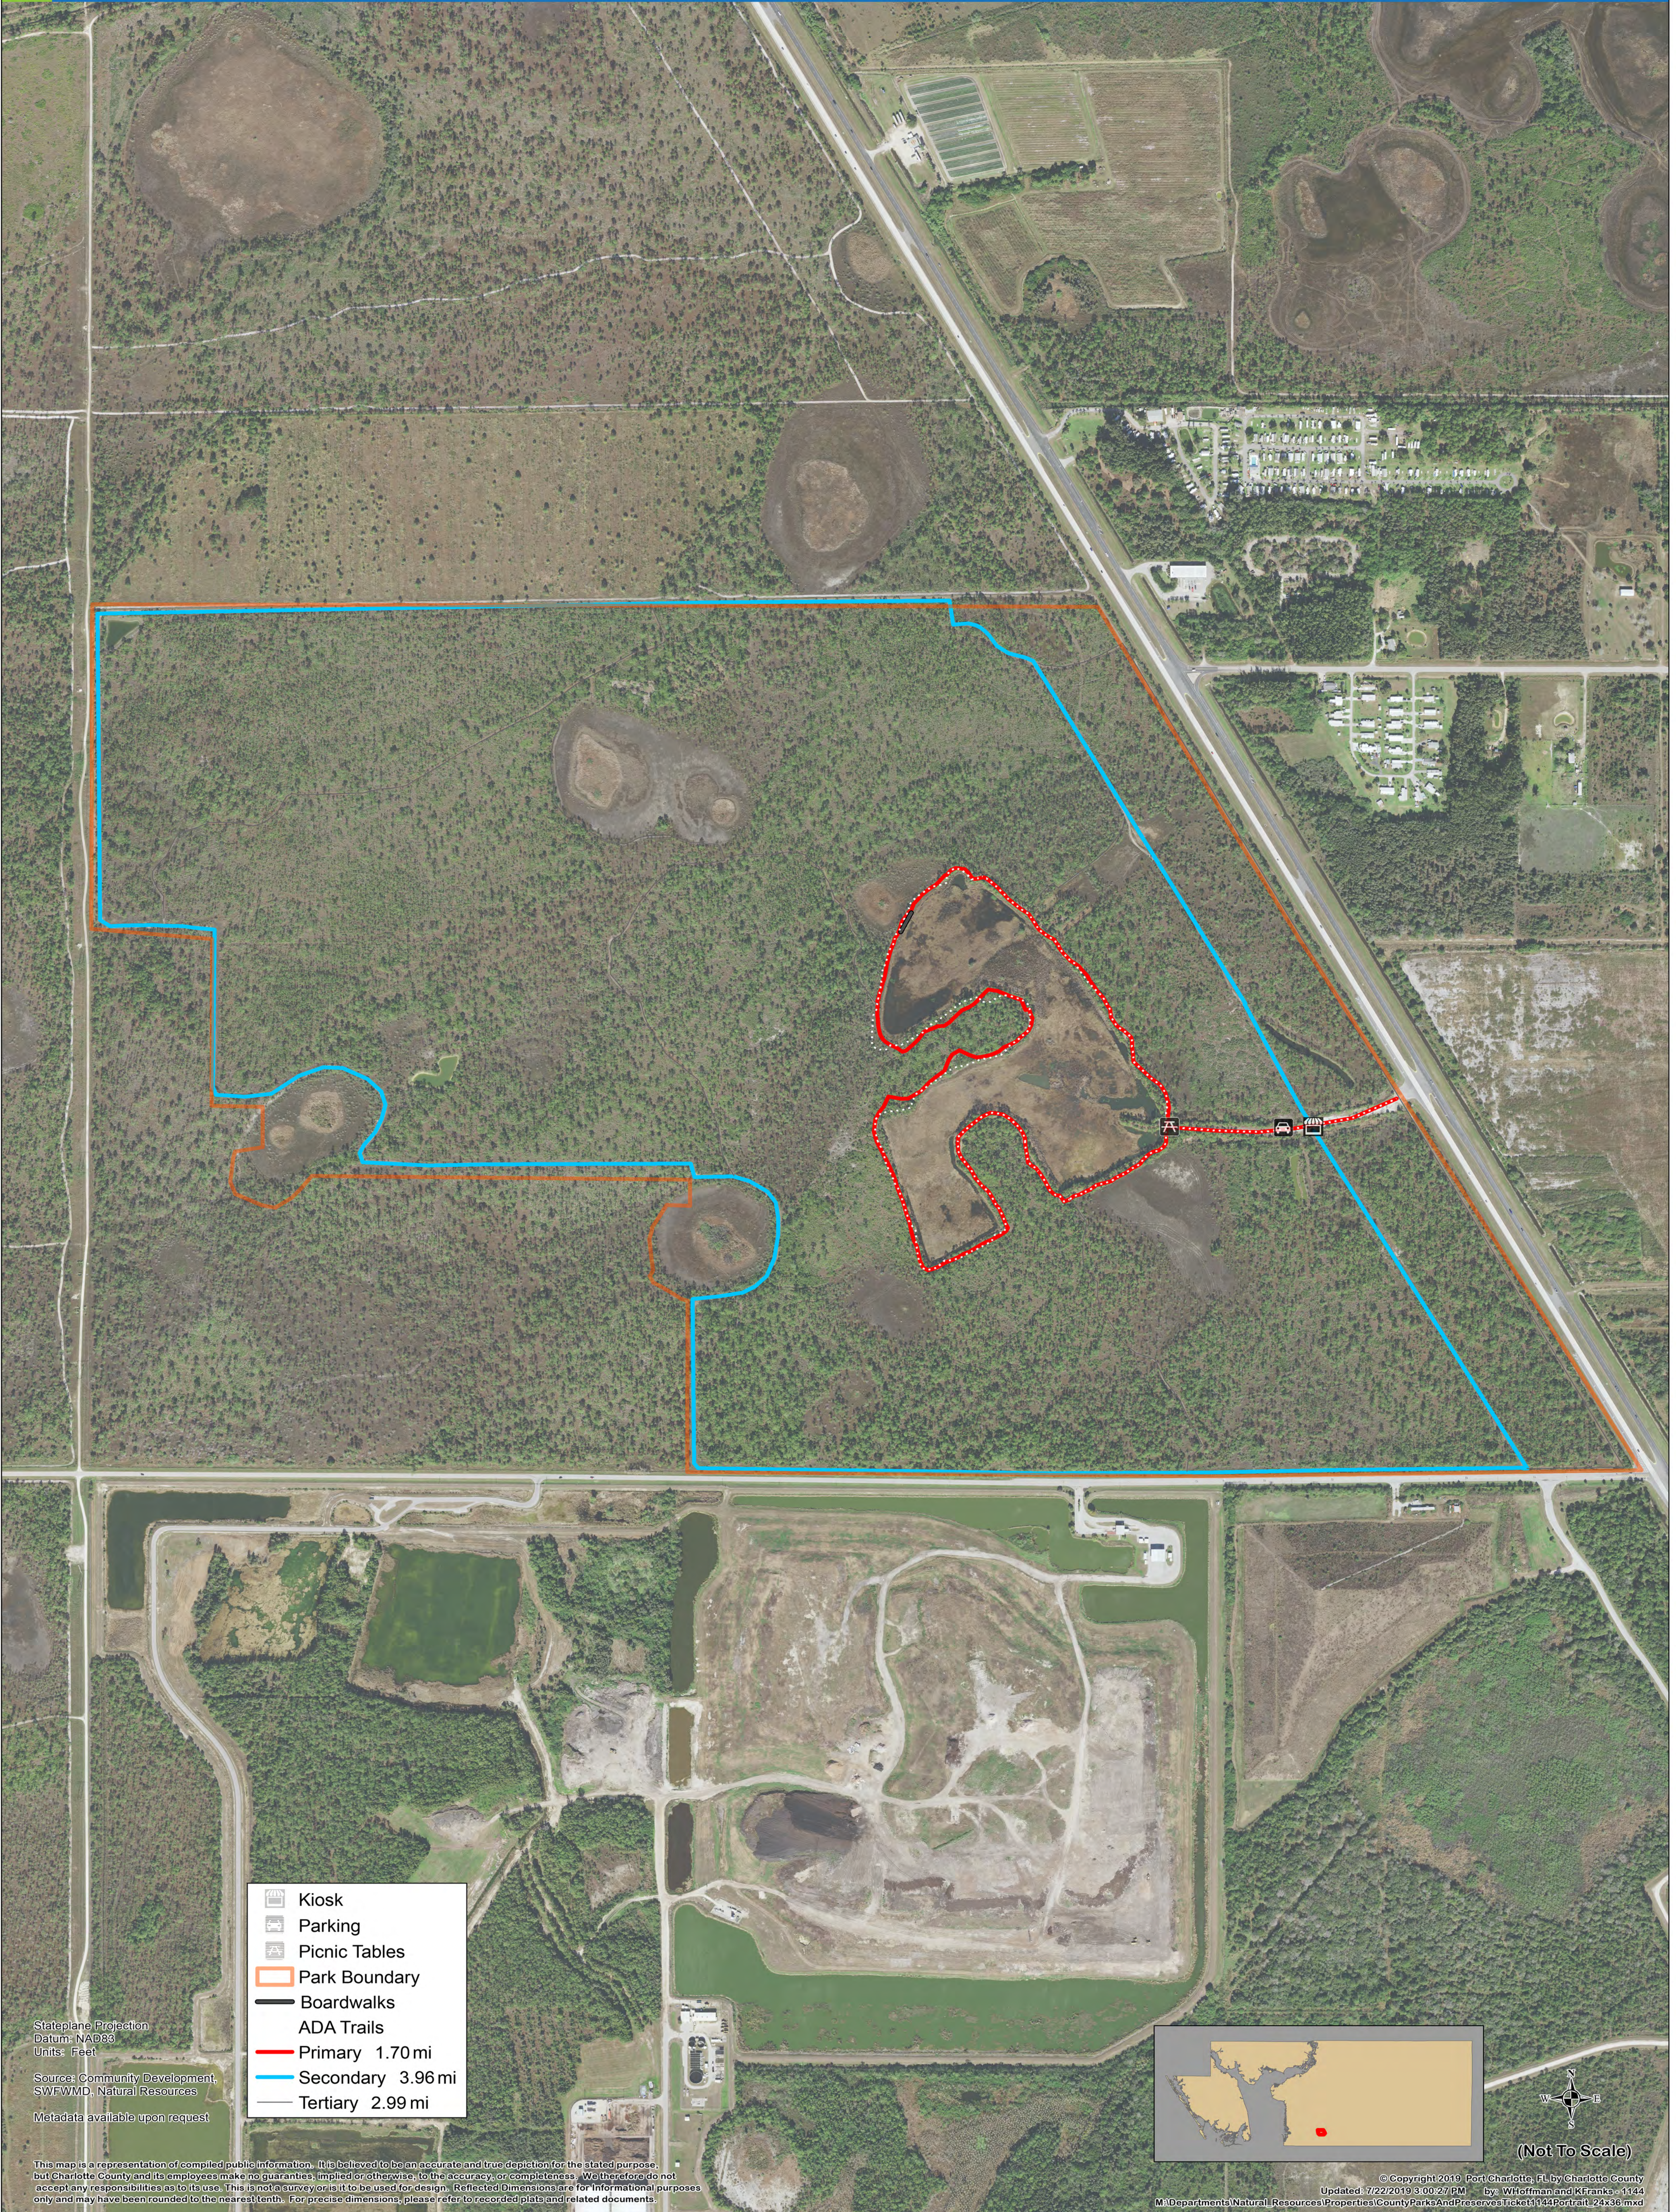

CHARLOTTE COUNTY

Charlotte Flatwoods Environmental Park with trails and amenities

CHARLOTTE COUNTY
Community Development

Stateplane Projection
Datum: NAD83
Units: Feet
Source: Community Development,
SWFWMD, Natural Resources
Metadata available upon request

(Not To Scale)

© Copyright 2019 Port Charlotte, FL by Charlotte County
Updated: 7/22/2019 3:00:27 PM by: WHoffman and KFranks - 1144
M:\Departments\Natural Resources\Properties\County Parks And Preserves\ticket\144Port\trail_24x36.mxd