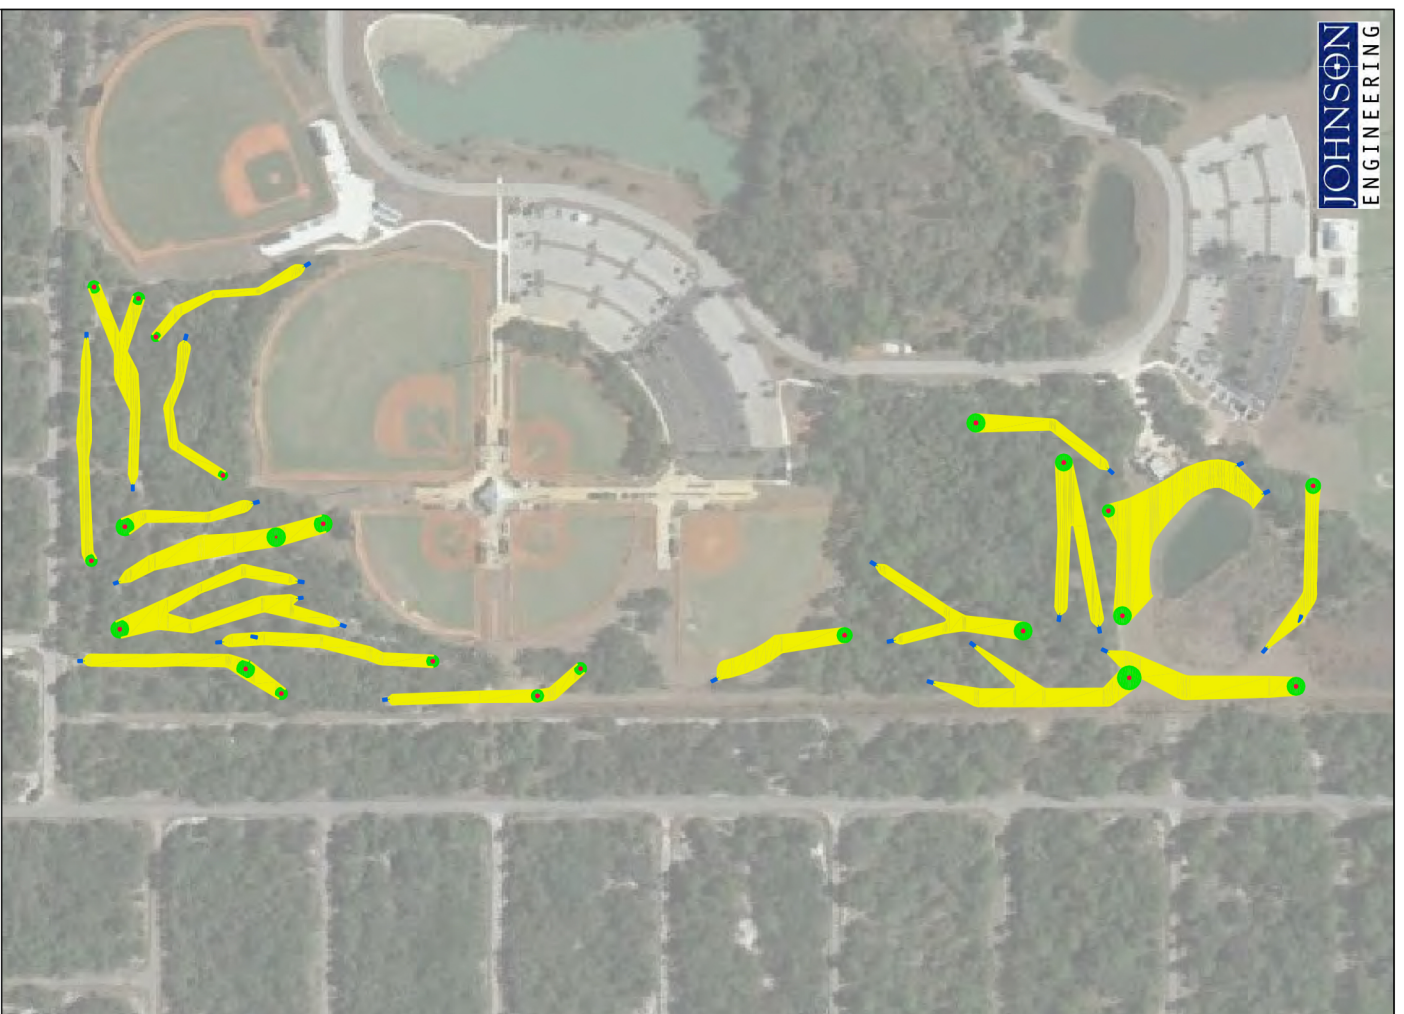

THE PRESERVE
DISC GOLF COURSE at
CENTENNIAL PARK

THE PRESERVE
DISC GOLF COURSE at
CENTENNIAL PARK
1185 Centennial Blvd.
Port Charlotte, FL 33948
941.743.2425
CharlotteCountyFL.gov

THE PRESERVE
DISC GOLF COURSE at
CENTENNIAL PARK

THE PRESERVE
DISC GOLF COURSE at
CENTENNIAL PARK
1185 Centennial Blvd.
Port Charlotte, FL 33948
941.743.2425
CharlotteCountyFL.gov