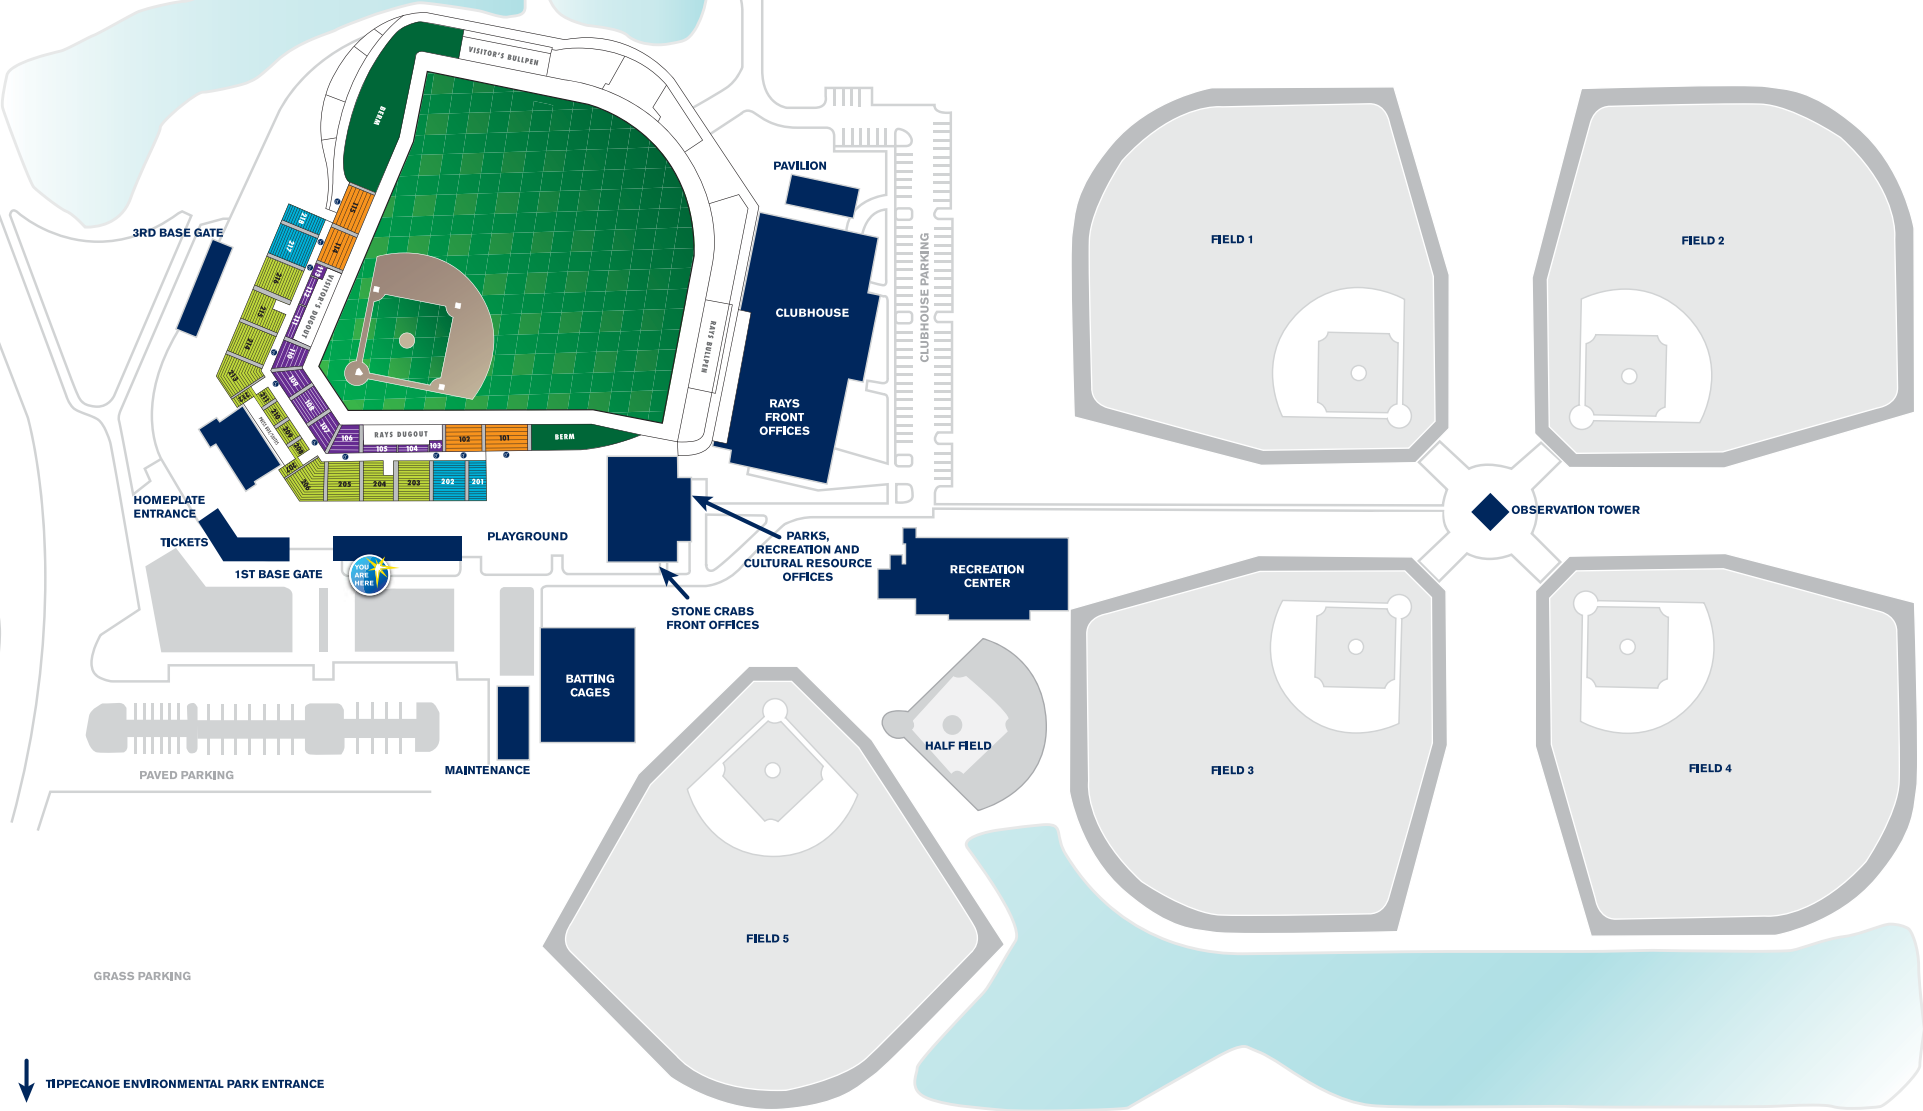

EL JOBEAN ROAD RT. 776

CHARLOTTE SPORTS PARK

↓ TIPPECANOE ENVIRONMENTAL PARK ENTRANCE