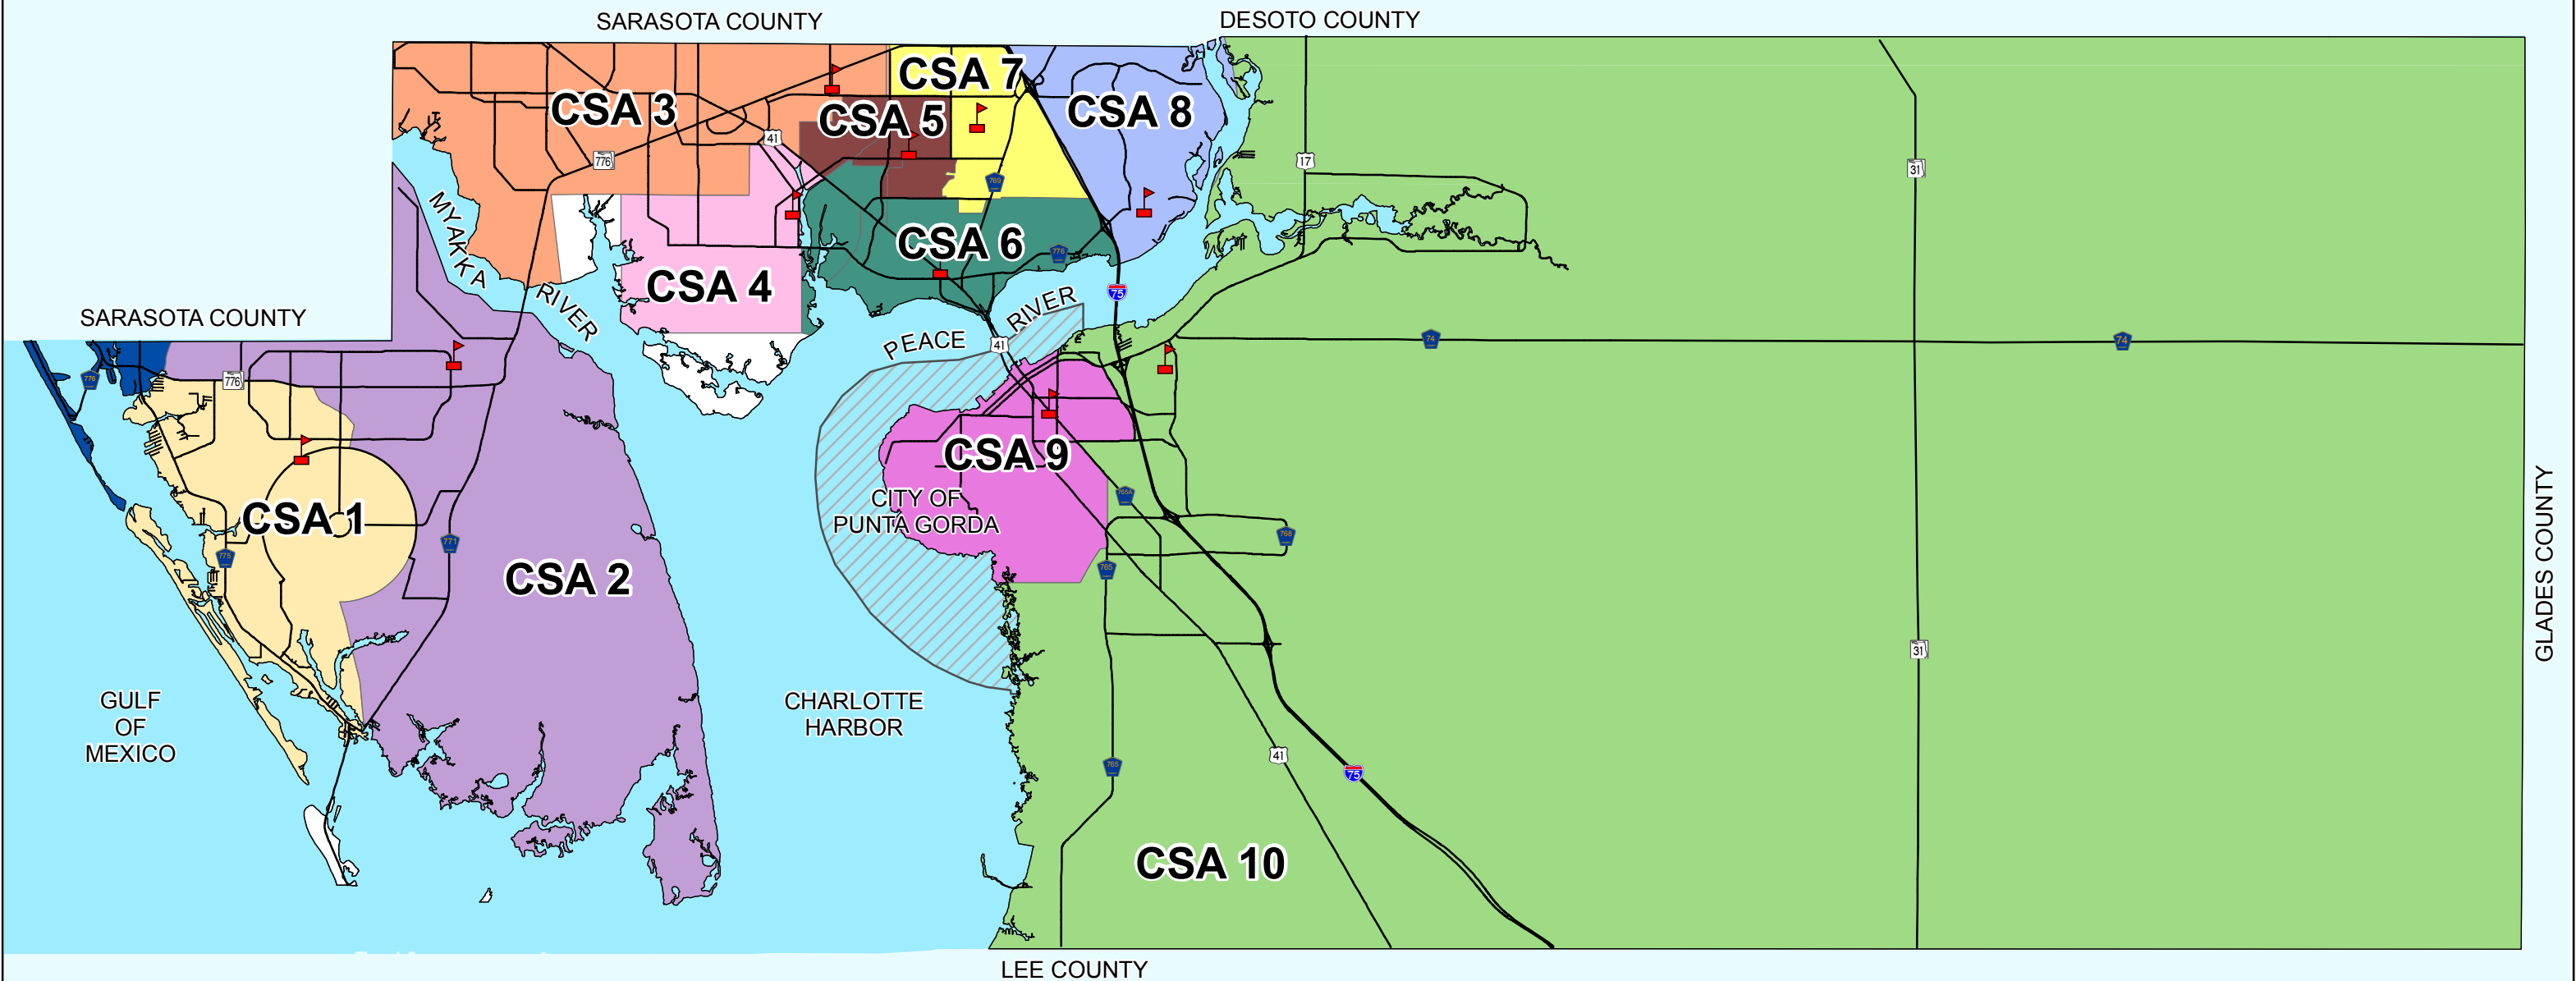

# CHARLOTTE COUNTY School Facilities Map Series

## Map #6: Elementary School Concurrency Service Areas

Stateplane Projection  
Datum: NAD83  
Units: Meters  
Source: CCGIS, CCSB  
GROM  
Metadata available upon request

LEGEND		
Elementary Schools	CSA3-Liberty Elementary	CSA6-Peace River Elementary
CSA8-Deep Creek Elementary	CSA4-Meadow Park Elementary	CSA9-Sallie Jones Elementary
CSA10-East Elementary	CSA2-Myakka River Elementary	CSA1-Vineland Elementary
CSA7-Kingsway Elementary	CSA5-Neil Armstrong Elementary	(Sarasota County School Zone)

This map is a representation of compiled public information. It is believed to be an accurate and true depiction for the stated purpose, but Charlotte County and its employees make no guaranties, implied or otherwise as to its use. This is not a survey, nor is it to be used for design.